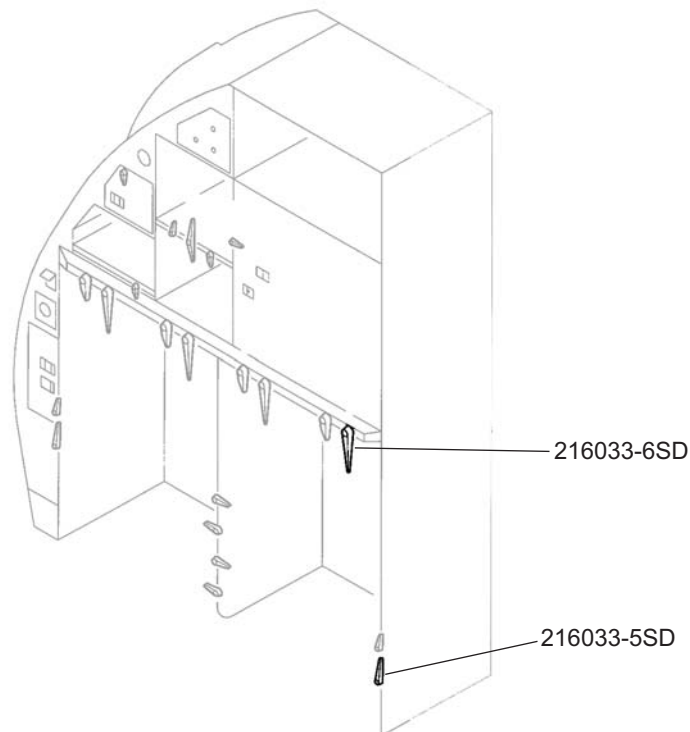

RETAINER

Seal Dynamics Part Number 216033-5SD, 216033-6SD

Driessen Aircraft Interior System Part Number 216033-5, 216033-6

Next Higher assembly : 101615-1, 101618-1 - Galley9, Galley10
- D2539000800063, D2539009900063 - Catch Instl

Eligibility:

[See FAA-PMA Supplement](#)

IPC Reference:

A318-25-33 A321-25-33

A319-25-33 A340-25-33

A320-25-33

Quantity:

From 1 to 8