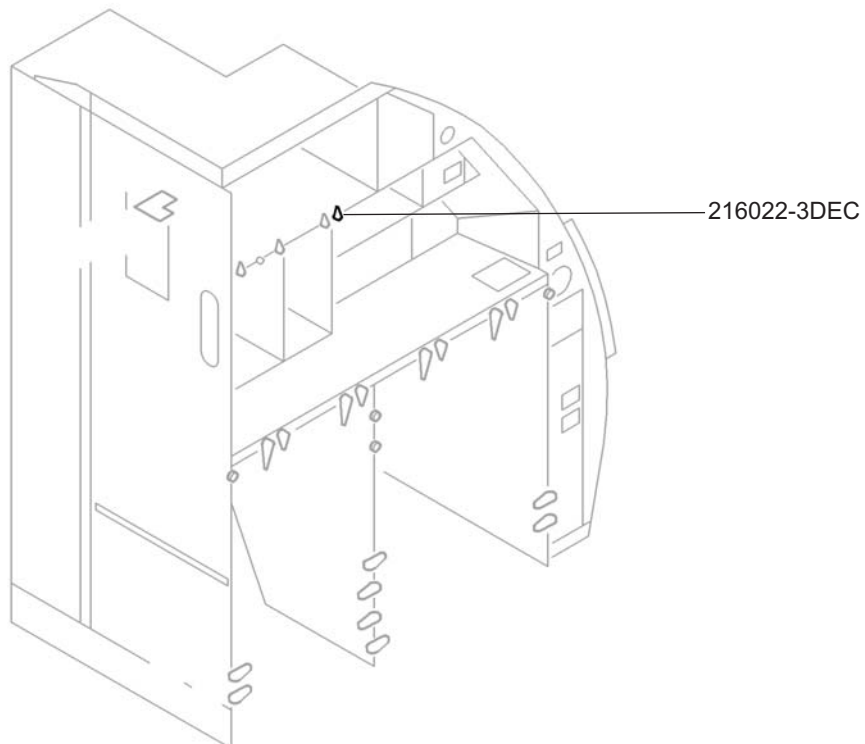

HEICO

RETAINER, 1/4 TURN

Turbine Kinetics Part Number: 216022-3DEC

Driessen Aircraft Interior Systems Part Number: 216022-3

Next Higher Assembly Part Number: D2539009900063, D2539009902263, D2539001230266, 625101-11
224506-21 - Retainer Instl-Galley/Table Instl-Pullout

Eligibility:

See [FAA PMA Supplement](#)

IPC Reference:

A319-25-31, A319-25-33, A320-25-31
A320-25-33, A321-25-31, A321-25-33
A340-25-74, A340-25-31, A340-25-32
B737-25-31, B757-25-33

Quantity:

As required

Location:

Catch Instl