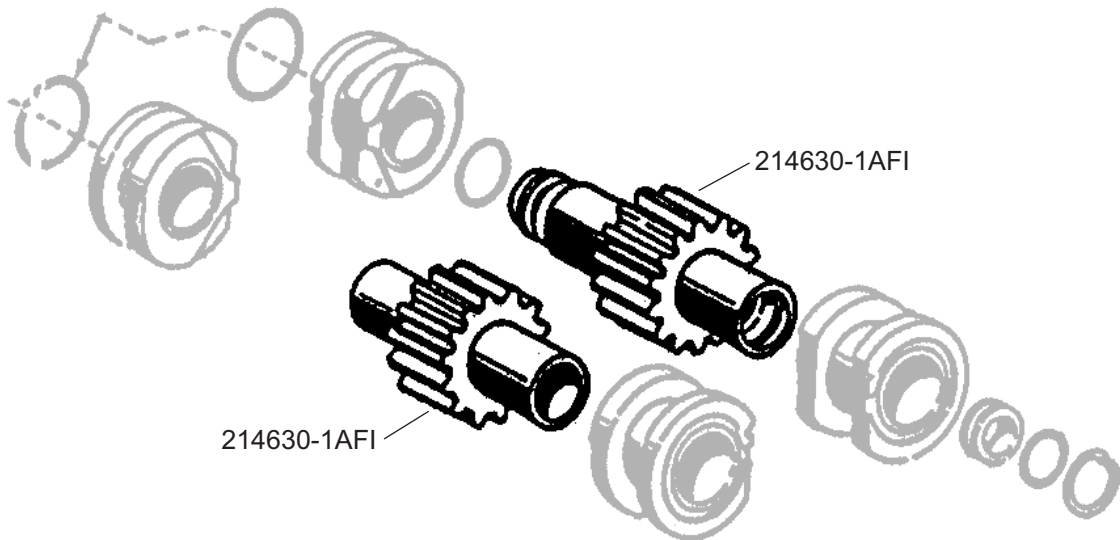

## GEARS-MATCHED SET

AFI Part Number 214630-1AFI  
Argo-Tech Corp. Part Number 214630-1

**Model Eligibility:**  
[See FAA/PMA Supplement](#)

**IPC Reference:**  
Argo-Tech 73-11

**Quantity Per Unit**  
1

**Location:**  
Engine Fuel & Control