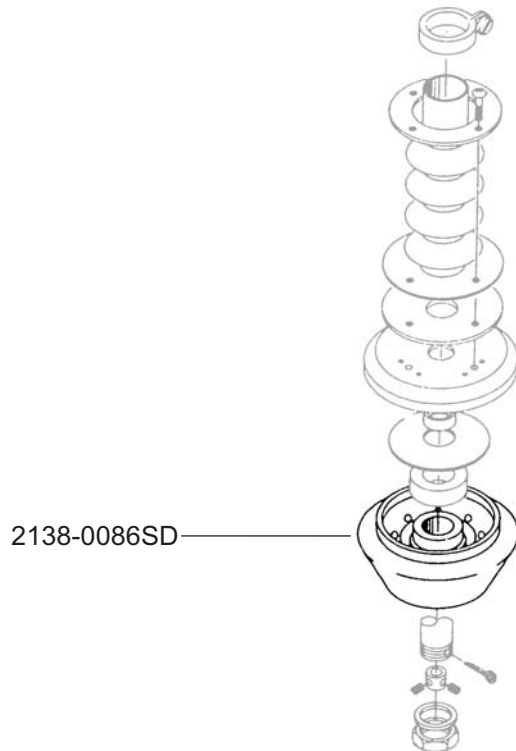

PLUG, DRAIN

Seal Dynamics Part Number 2138-0086SD

Monogram Systems Part Number 2138-0086

[Next Higher Assembly Part : 16205-001, 16205-002, 16205-012](#)
[- Valve Assembly - Drain](#)

Eligibility:

[See FAA-PMA Supplement](#)

IPC Reference:

B757-38-33

Quantity:

1

Location:

Fluid Operated Drain Valve Assembly