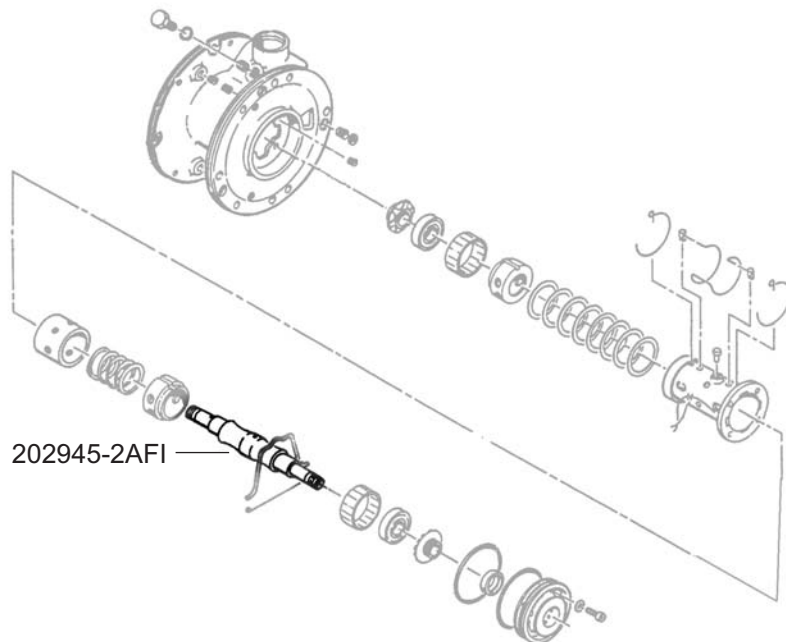

SHAFT ASSY-AIR CYCLE MACHINE

AFI Part Number 202945-2AFI

Honeywell Part Number 202945-2

Model Eligibility:
See FAA/PMA Supplement

IPC Reference:

727-21-50
737-21-51
DC-9-21-50
MD-90-21-53
MD-88-21-53

Units Per Assembly:

1

Location:
Air Conditioning