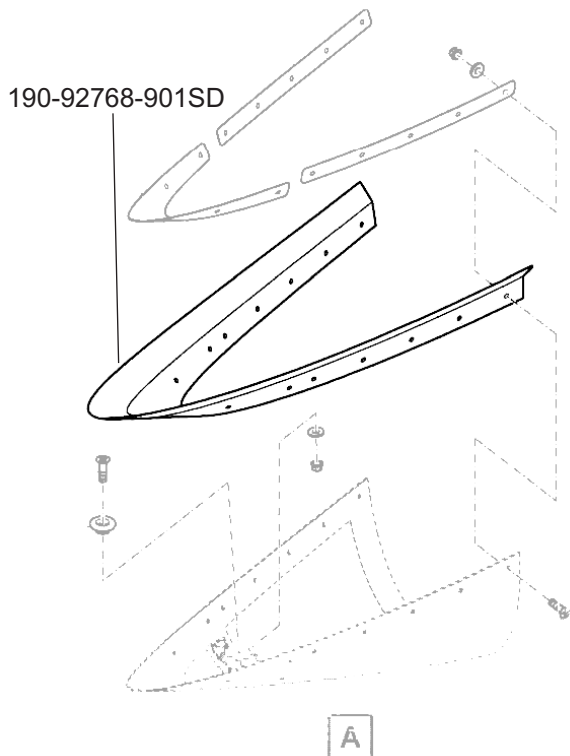

SEAL, LIP

Seal Dynamics Part Number 190-92768-901SD, 190-92768-902SD

Embraer Part Number 190-92768-901, 190-92768-902

[Next Higher Assembly : 190-92507-401, 190-92507-402](#)
[- Track Fairing Assembly](#)

Eligibility:

[See FAA-PMA Supplement](#)

IPC Reference:

ERJ 190-57-58

Quantity:

1

Part Illustration Not Available for
Part: 190-92768-902SD

Location:

Track Fairing Assy - Fixed, Fwd, Fairing 4