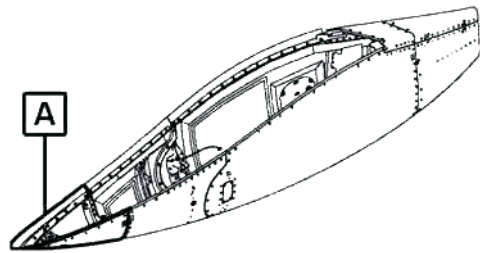

SEAL, LIP

Seal Dynamics Part Number 190-92768-901SD, 190-92768-902SD

Embraer Part Number 190-92768-901, 190-92768-902

[Next Higher Assembly : 190-92507-401, 190-92507-402](#)
[- Track Fairing Assembly](#)

Eligibility:

[See FAA-PMA Supplement](#)

IPC Reference:

ERJ 190-57-58

Quantity:

1

Part Illustration Not Available for
Part: 190-92768-902SD

Location: