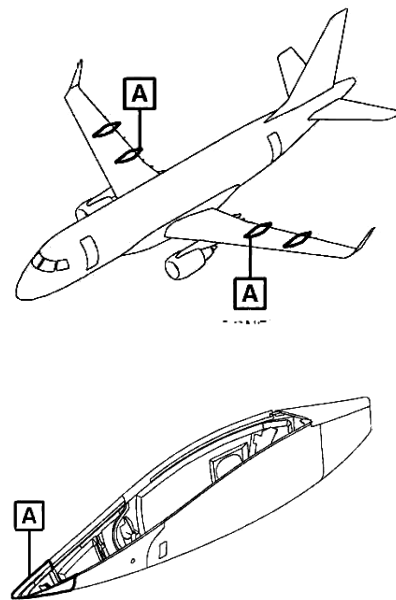

SEAL, LIP

Seal Dynamics Part Number 190-92767-901SD, 190-92767-902SD

Embraer Part Number 190-92767-901, 190-92767-902

[Next Higher Assembly : 190-92501-401, 190-92501-402](#)

[- Track Fairing Assembly](#)

Eligibility:

[See FAA-PMA Supplement](#)

IPC Reference:

ERJ 190-57-58

Quantity:

1

Part Illustration Not Available for
Part: 190-92767-902SD

Location:

Track Fairing Assy - Fixed, Fwd, Fairing 3