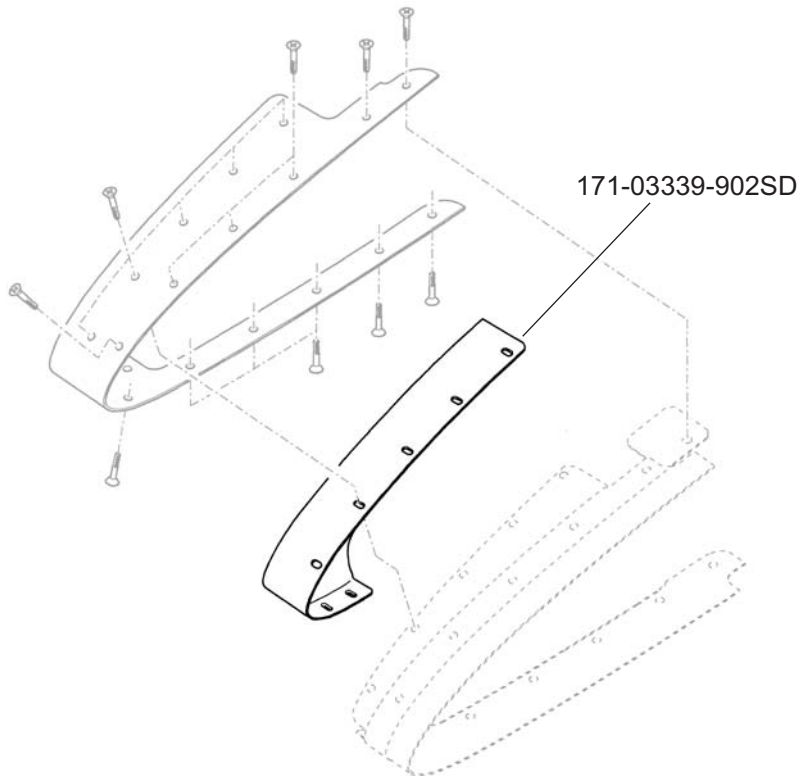

SEAL, SLAT4 OUTBD

Seal Dynamics Part Number 171-03339-902SD

Embraer Part Number 171-03339-902

[Next Higher Assembly Part : 170-31006-501, -503, -505, -507](#)

[170-31026-501, -503, -505, -507, 170-31358-903](#)

[- Panel Access Assembly](#)

Eligibility:

[See FAA-PMA Supplement](#)

IPC Reference:

EMB-ERJ-170-57-49

Quantity:

1

Location:

Cover Instl. Seal LH/RH, FLE