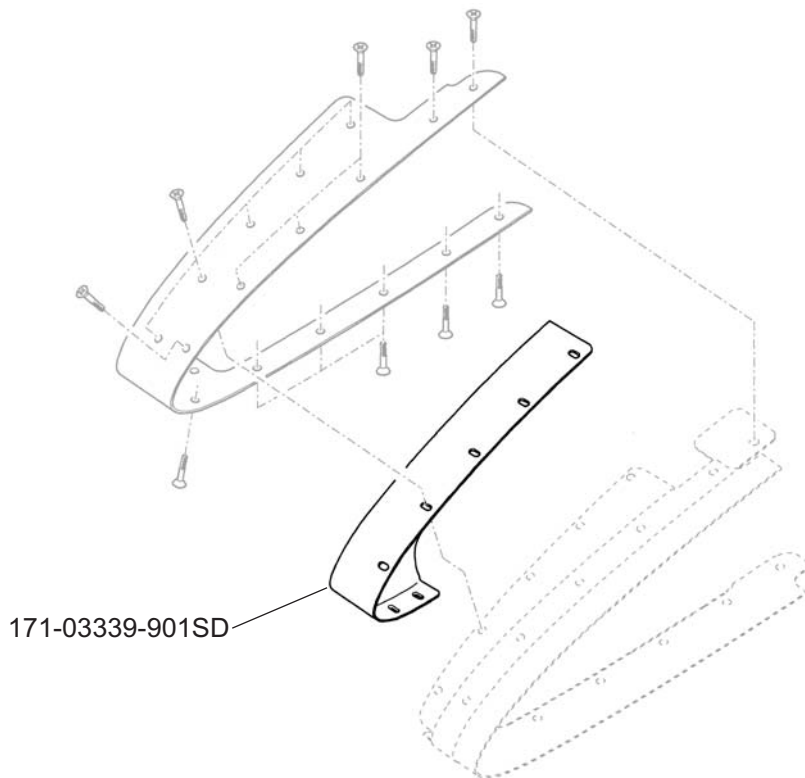

SEAL, SLAT4 OUTBD

Seal Dynamics Part Number 171-03339-901SD

Embraer Part Number 171-03339-901

[Next Higher Assembly Part : 170-31006-501, -503, -505, -507, 170-31026-501, -503, -505, -507
- Panel Access Assembly](#)

Eligibility:

[See FAA-PMA Supplement](#)

IPC Reference:

EMB-ERJ-170-57-49

Quantity:

1

Location:

Cover Instl. Seal LH/RH, FLE