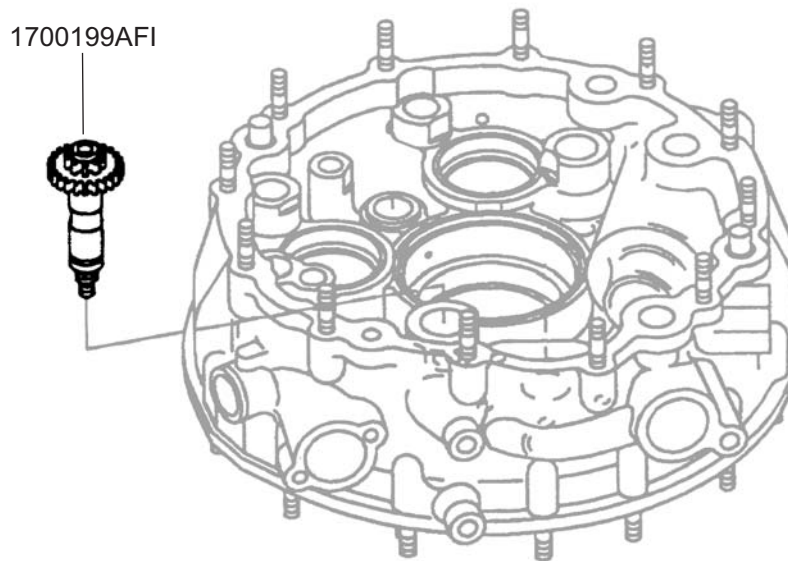

GEARSHAFT ASSEMBLY

Aviation Facilities Part Number 1700199AFI

Sundstrand Part Number 1700199

[Next Higher Assembly: 755469B, 755469C, 755469D, 755469E](#)
[- Integrated Drive Generator](#)

Eligibility:

[See FAA-PMA Supplement](#)

IPC Reference:

CL600-24-21

Quantity:

1

Location:

Output Unit