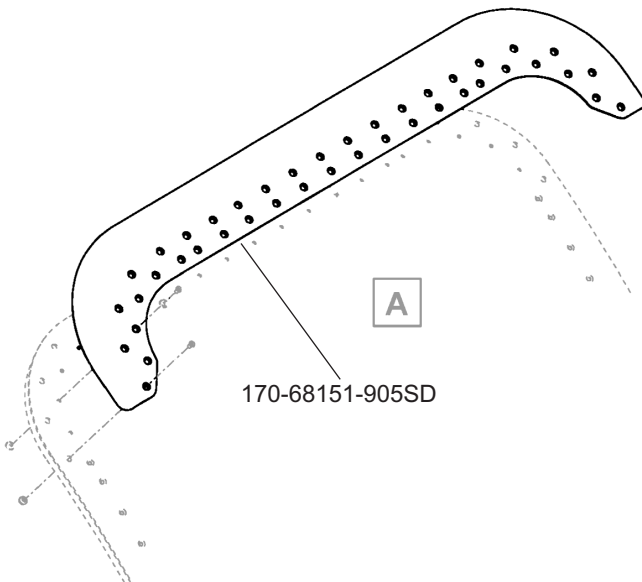

HEICO

DEFLECTOR

Seal Dynamics Part Number: 170-68151-905SD

Embraer Part Number: 170-68151-905

Next Higher Assembly Part Number: 170-68010-437 - Door Assy (L-1 Forward Left Hand Passenger Door)

Eligibility:

[See FAA PMA Supplement](#)

IPC Reference:

ERJ 170-52-11

ERJ 190-52-11

Quantity:

1 per unit

Location:

Door Deflector Instl, Forward Passenger Door