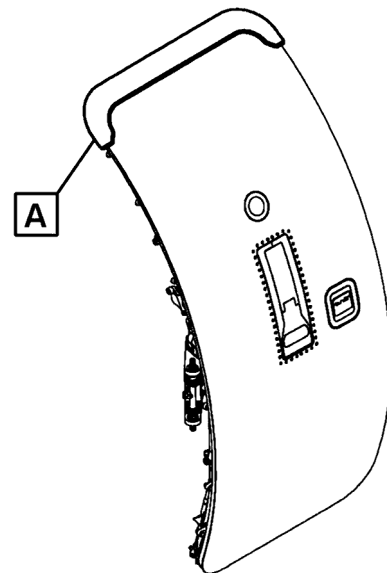

HEICO

DEFLECTOR

Seal Dynamics Part Number: 170-68151-905SD

Embraer Part Number: 170-68151-905

Next Higher Assembly Part Number: 170-68010-437 - Door Assy (L-1 Forward Left Hand Passenger Door)

Eligibility:

[See FAA PMA Supplement](#)

IPC Reference:

ERJ 170-52-11

ERJ 190-52-11

Quantity:

1 per unit

Location:

Door Deflector Instl, Forward Passenger Door