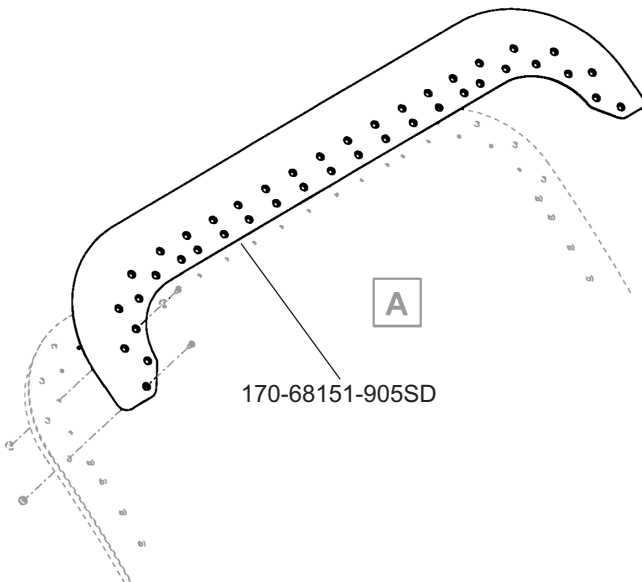

## DEFLECTOR

Seal Dynamics Part Number: 170-68151-905SD

Embraer Part Number: 170-68151-905

Next Higher Assembly Part Number: 170-68010-437 - Door Assy (L-1 Forward Left Hand Passenger Door)

**Eligibility:**

[See FAA PMA Supplement](#)

**IPC Reference:**

ERJ 170-52-11

ERJ 190-52-11

**Quantity:**

1 per unit

**Location:**

Door Deflector Instl, Forward Passenger Door