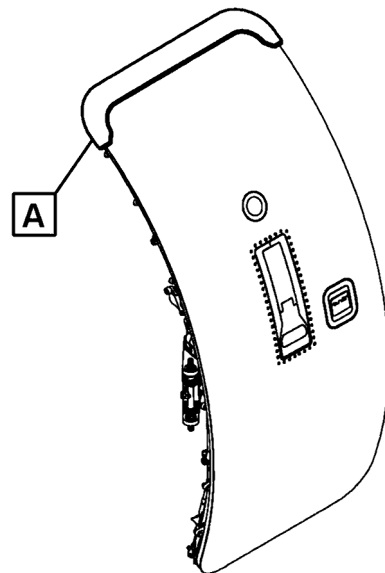

## DEFLECTOR

Seal Dynamics Part Number: 170-68151-905SD

Embraer Part Number: 170-68151-905

Next Higher Assembly Part Number: 170-68010-437 - Door Assy (L-1 Forward Left Hand Passenger Door)

**Eligibility:**

[See FAA PMA Supplement](#)

**IPC Reference:**

ERJ 170-52-11

ERJ 190-52-11

**Quantity:**

1 per unit

**Location:**

Door Deflector Instl, Forward Passenger Door