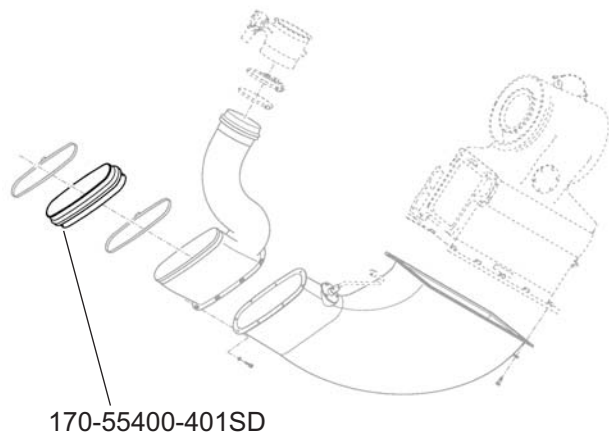

BOOT ASSEMBLY

Seal Dynamics Part Number 170-55400-401SD
Sundstrand Aerospace Part Number 170-55400-401
[Next Higher Assembly : 170-65018-801, -803, 190-29910-805, -807](#)
[- ECU Install](#)

Eligibility:
[See FAA-PMA Supplement](#)

IPC Reference:
ERJ 170-21-25
ERJ 190-21-25

Quantity:
1

Location:
Duct Instl, RAM Air Ventilation,
Wing-To-Fuselage Fairing