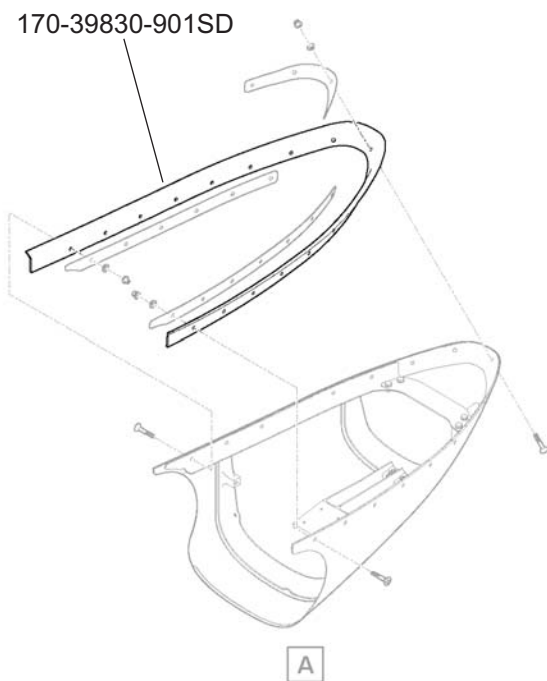

SEAL,LIP FWD, FAIRING 4

Seal Dynamics Part Number 170-39830-901SD, 170-39830-902SD

Embraer Part Number 170-39830-901, 170-39830-902

[Next Higher Assembly : 170-33425-401](#)
[- Track Fairing Assembly](#)

Eligibility:

[See FAA-PMA Supplement](#)

IPC Reference:

ERJ 170-57-58

Quantity:

1

Part Illustration Not Available for
Part: 170-39830-902SD

Location: