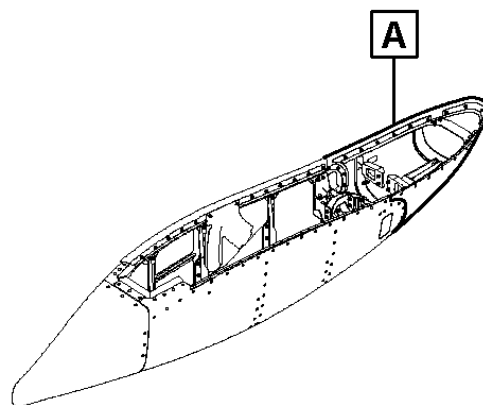

SEAL,LIP FWD, FAIRING 4

Seal Dynamics Part Number 170-39830-901SD, 170-39830-902SD

Embraer Part Number 170-39830-901, 170-39830-902

[Next Higher Assembly : 170-33425-401](#)
[- Track Fairing Assembly](#)

Eligibility:

[See FAA-PMA Supplement](#)

IPC Reference:

ERJ 170-57-58

Quantity:

1

Part Illustration Not Available for
Part: 170-39830-902SD

Location: