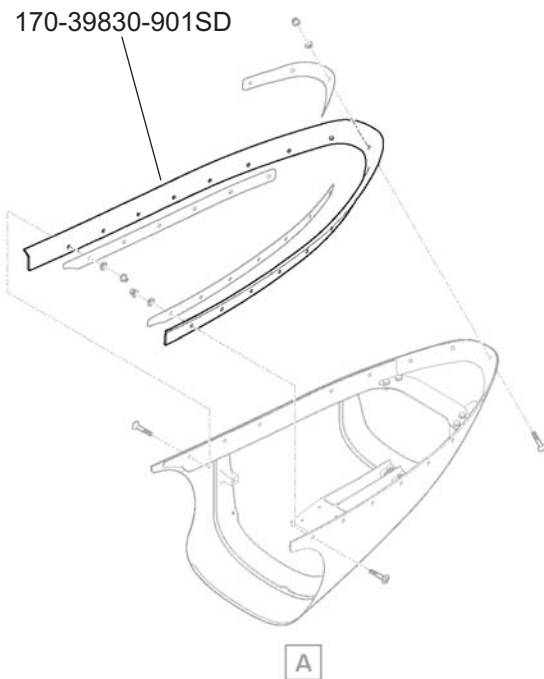

SEAL,LIP FWD, FAIRING 4

Seal Dynamics Part Number 170-39830-901SD, 170-39830-902SD

Embraer Part Number 170-39830-901, 170-39830-902

[Next Higher Assembly : 170-33425-401](#)

[- Track Fairing Assembly](#)

Eligibility:

[See FAA-PMA Supplement](#)

IPC Reference:

ERJ 170-57-58

Quantity:

1

Part Illustration Not Available for
Part: 170-39830-902SD

Location:

Track Fairing Assy - Fwd, Fairing 4