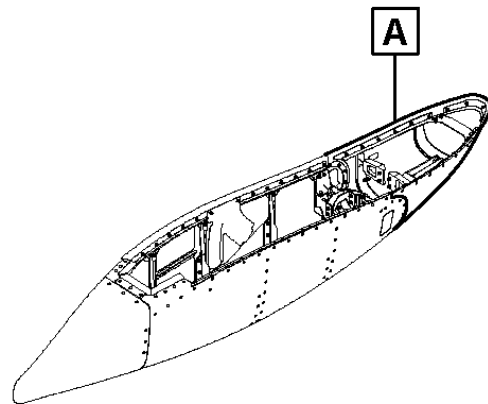

SEAL,LIP FWD, FAIRING 4

Seal Dynamics Part Number 170-39830-901SD, 170-39830-902SD

Embraer Part Number 170-39830-901, 170-39830-902

[Next Higher Assembly : 170-33425-401](#)

[- Track Fairing Assembly](#)

Eligibility:

[See FAA-PMA Supplement](#)

IPC Reference:

ERJ 170-57-58

Quantity:

1

Part Illustration Not Available for
Part: 170-39830-902SD

Location:

Track Fairing Assy - Fwd, Fairing 4