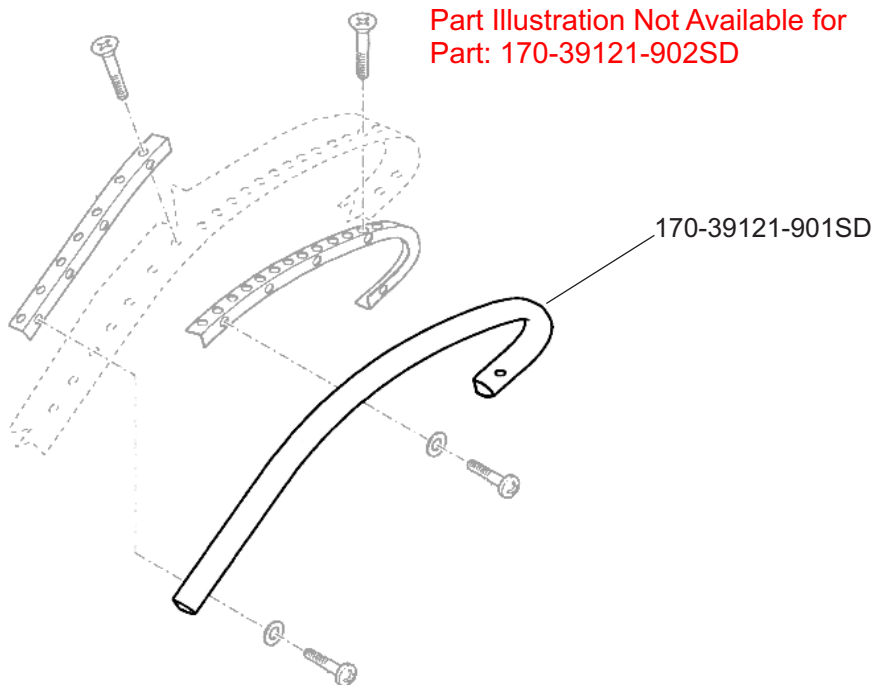

SEAL

Seal Dynamics Part Number 170-39121-901SD, 170-39121-902SD

Embraer Part Number 170-39121-901, 170-39121-902

Next Higher Assembly : 170-39010-403, -404, -405, -406, -407, -408
- Flap Assembly

Eligibility:

[See FAA-PMA Supplement](#)

IPC Reference:

ERJ 170-57-52

Quantity:

1

Part Illustration Not Available for
Part: 170-39121-902SD

Location:

Seal Assy, Inbd. Main, LH/RH