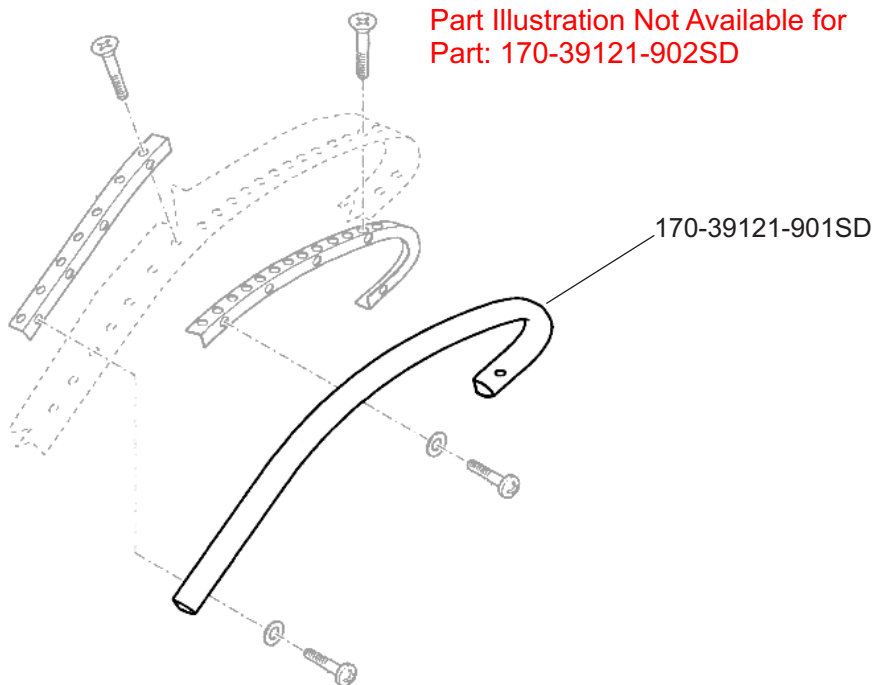

SEAL

Seal Dynamics Part Number 170-39121-901SD, 170-39121-902SD

Embraer Part Number 170-39121-901, 170-39121-902

Next Higher Assembly : 170-39010-403, -404, -405, -406, -407, -408
- Flap Assembly

Eligibility:

[See FAA-PMA Supplement](#)

IPC Reference:

ERJ 170-57-52

Quantity:

1

Location:

Seal Assy, Inbd. Main, LH/RH