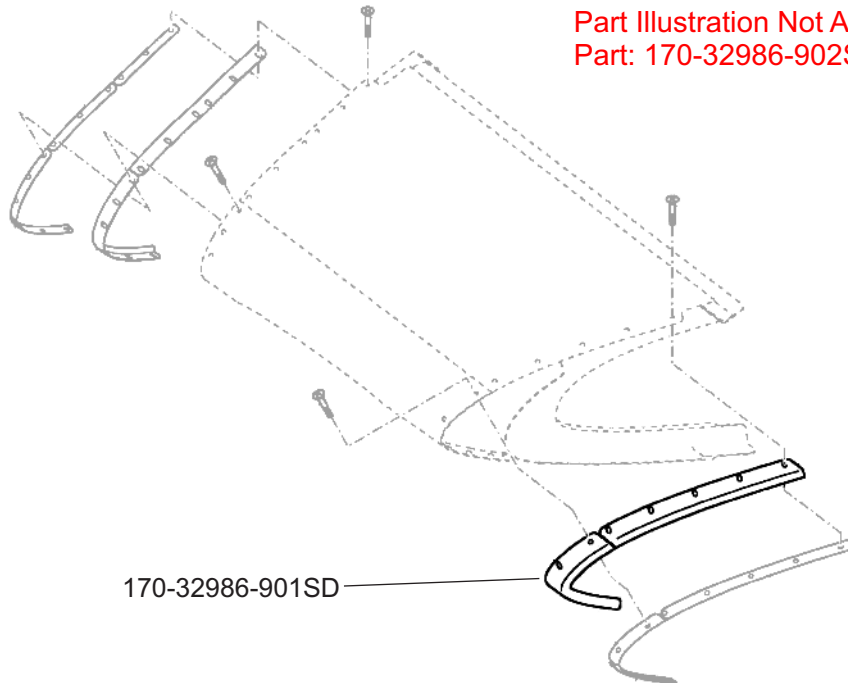

SEAL ASSY

Seal Dynamics Part Number 170-32986-901SD, 170-32986-902SD

Embraer Part Number 170-32986-901, 170-32986-902

[Next Higher Assembly : 170-31005-403,170-31025-403,170-98307-441, -443, -445, -447, -449, -451, -453
-455, -457, -461, -467, -469, -467,170-38310-441, -443, -445, -447, -449, -451, -453, -455, -457, -461
- Skin Assy](#)

Eligibility:

[See FAA-PMA Supplement](#)

IPC Reference:

ERJ 170-57-49

Quantity:

1

Part Illustration Not Available for
Part: 170-32986-902SD

Location: