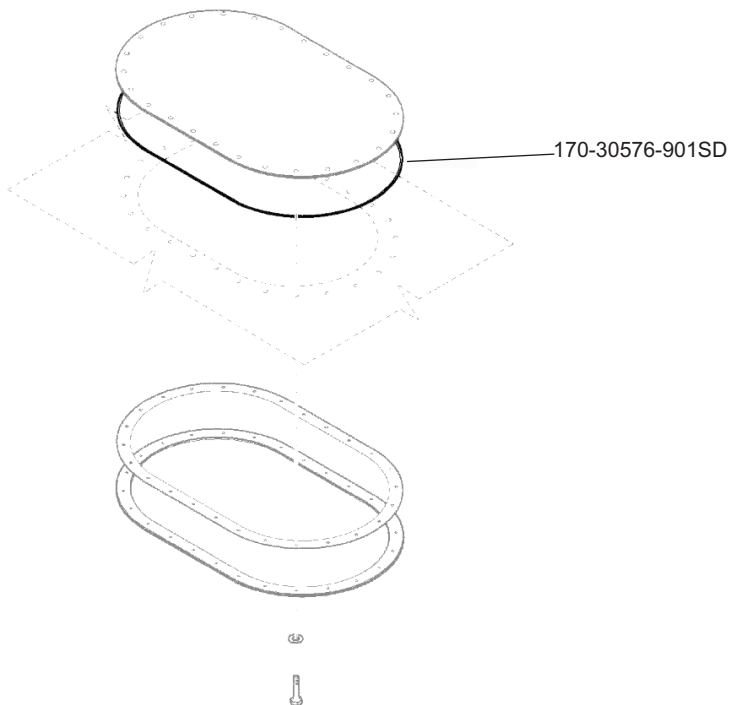

HEICO®

AEROSPACE

SEAL, ACCESS DOOR

Seal Dynamics Part Number 170-30576-901SD

Embraer Part Number 170-30576-901

[Next Higher Assembly Part : 170-30879-403, 170-30883-403, 190-30881-405](#)

[- Structural Parts Assembly](#)

Eligibility:

[See FAA-PMA Supplement](#)

IPC Reference:

ERJ170-57-01

ERJ190-57-01

Quantity:

1

Location:

Structural Assy, Wing Stub