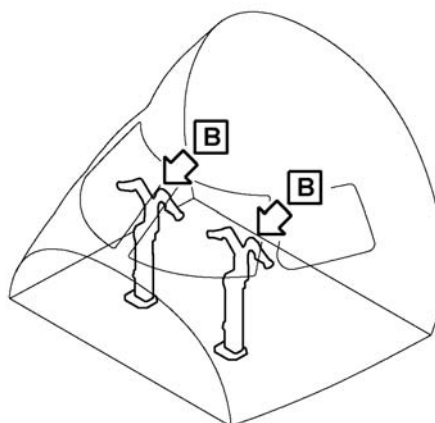

MAP HOLDER ASSY

Seal Dynamics Part Number 170-16170-403SD

Embraer Part Number 170-16170-403

Next Higher Assembly : 170-18625-405, -407; 171-00939-401, -403, -405, -407

170-18626-405, -407, 171-01041-401, -403, -405, -407

- Stick Structure Assembly, Left, Right

Eligibility:

[See FAA-PMA Supplement](#)

IPC Reference:

ERJ 170-25-10

ERJ 190-25-10

Quantity:

1

Location:

Map Holder Instl, Cockpit