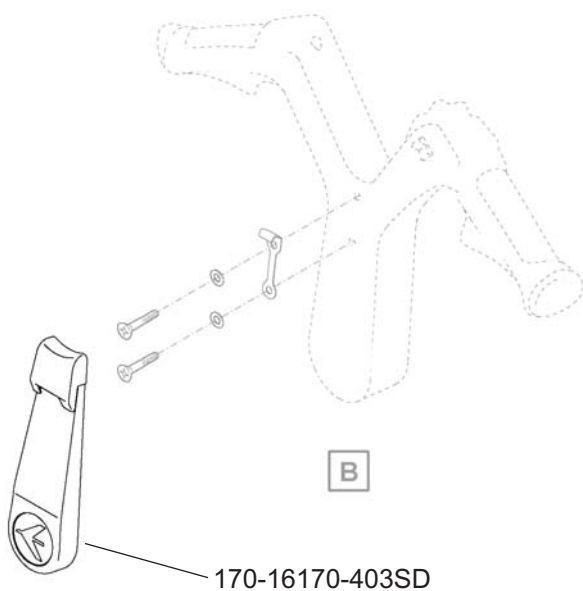

MAP HOLDER ASSY

Seal Dynamics Part Number 170-16170-403SD

Embraer Part Number 170-16170-403

Next Higher Assembly : 170-18625-405, -407; 171-00939-401, -403, -405, -407

170-18626-405, -407, 171-01041-401, -403, -405, -407

- Stick Structure Assembly, Left, Right

Eligibility:

[See FAA-PMA Supplement](#)

IPC Reference:

ERJ 170-25-10

ERJ 190-25-10

Quantity:

1

Location:

Map Holder Instl, Cockpit