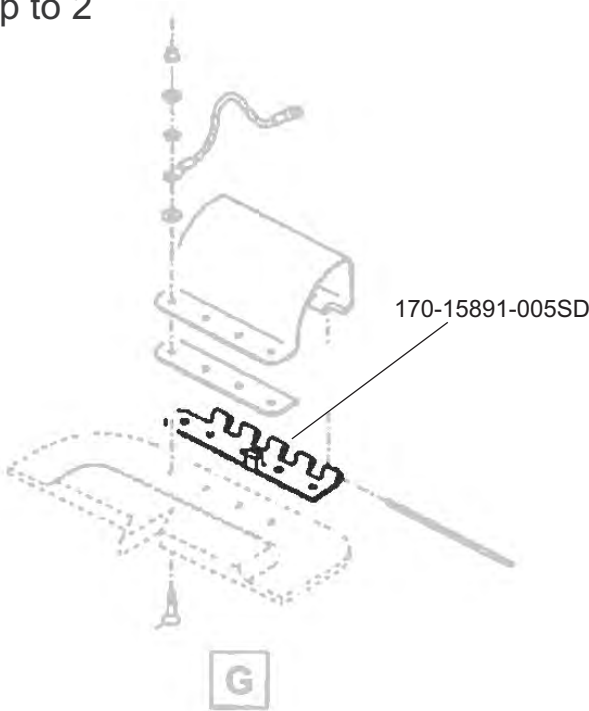

HEICO

HALF HINGE

Seal Dynamics Part Number: 170-15891-005SD

Embraer Part Number: 170-15891-005

Next Higher Assembly Part Number: 170-01111-413, 170-01111-407, 170-01111-403, 170-01111-405
170-01111-409, 170-24457-413, 170-24457-417, 170-24457-419 - Panel Rear Assy

Eligibility:

[See FAA PMA Supplement](#)

IPC Reference:

ERJ-170-53-04

Quantity:

Up to 2

Location:

Aft Fairing Assy, Wing-to-Fuselage Fairing