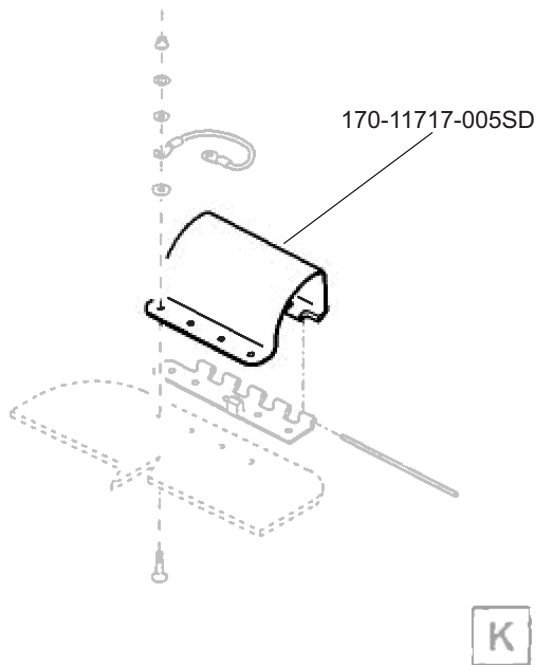

HEICO

HALF HINGE

Seal Dynamics Part Number: 170-11717-005SD

Embraer Part Number: 170-11717-005

Next Higher Assembly Part Number: 170-02443-409 - Door Assembly

Eligibility:

[See FAA PMA Supplement](#)

IPC Reference:

ERJ-170-53-04

Quantity:

1 per Unit

Location:

Aft Fairing Assy, Wing-to-Fuselage Fairing