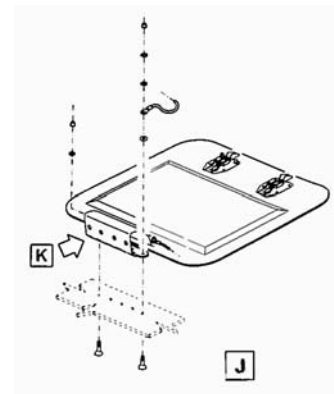

HEICO

HALF HINGE

Seal Dynamics Part Number: 170-11717-005SD

Embraer Part Number: 170-11717-005

Next Higher Assembly Part Number: 170-02443-409 - Door Assembly

Eligibility:

[See FAA PMA Supplement](#)

IPC Reference:

ERJ-170-53-04

Quantity:

1 per Unit

Location:

Aft Fairing Assy, Wing-to-Fuselage Fairing