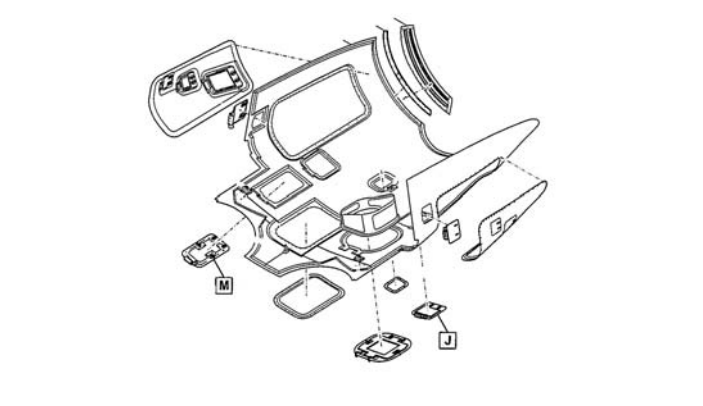

HEICO

HALF HINGE

Seal Dynamics Part Number: 170-11717-005SD

Embraer Part Number: 170-11717-005

Next Higher Assembly Part Number: 170-02443-409 - Door Assembly

Eligibility:

[See FAA PMA Supplement](#)

IPC Reference:

ERJ-170-53-04

Quantity:

1 per Unit

Location:

Aft Fairing Assy, Wing-to-Fuselage Fairing