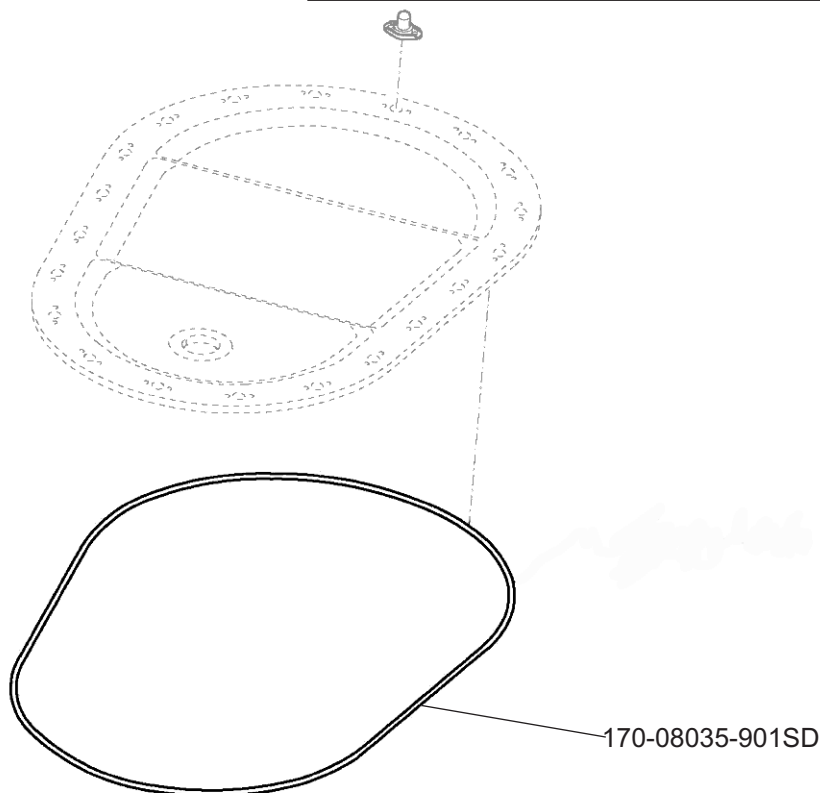

SEAL, ACCESS DOOR

Seal Dynamics Part Number 170-08035-901SD

Embraer Part Number 170-08035-901

[Next Higher Assembly : 170-16226-405](#)

[- Access Door 11 Assembly](#)

Eligibility:

[See FAA-PMA Supplement](#)

IPC Reference:

ERJ 170-28-11

Quantity:

1

Location:

Fuel Tank Access Panel 11 Assy