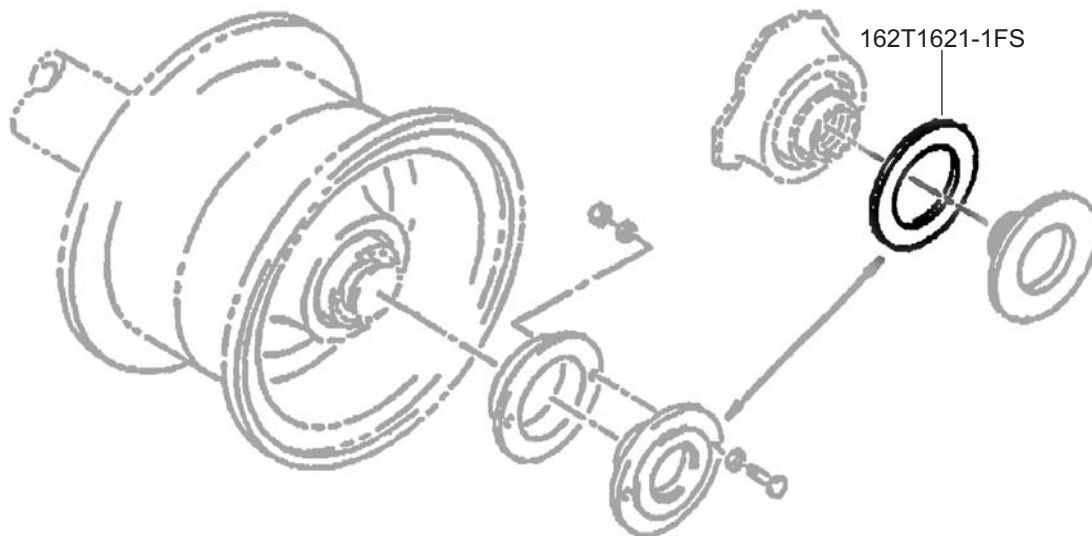

WASHER, AXLE

Flight Specialties Part Number 162T1621-1FS
Boeing Part Number 162T1621-1

Model Eligibility:
See FAA/PMA Supplement

IPC Reference:
B767-32-21

Quantity Per Assembly:
2

Location:
Landing Gear