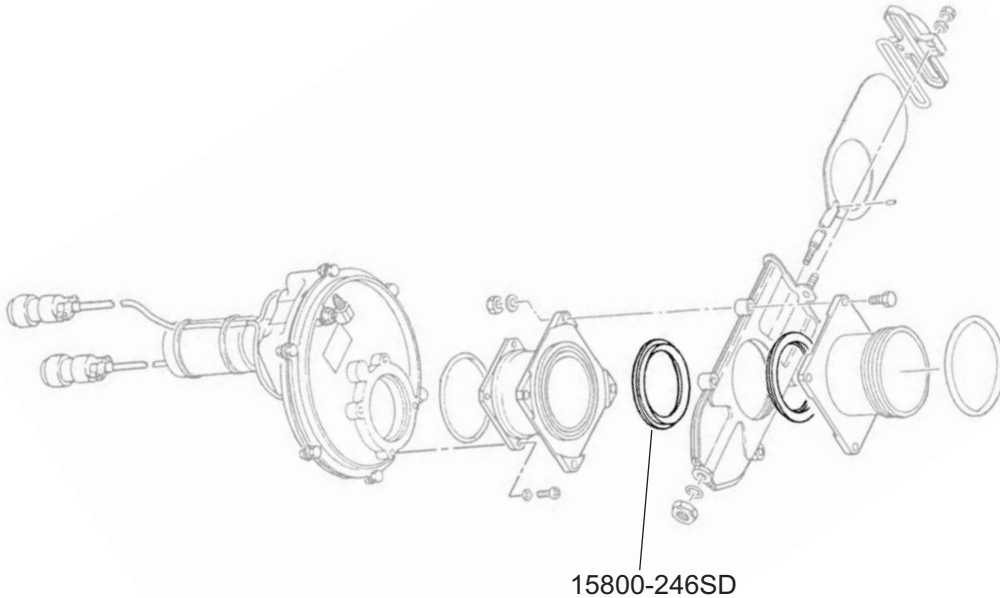

## SEAL, SLIDE VALVE

Seal Dynamics Part Number 15800-246SD

Monogram Systems Part Number 15800-246

Next Higher Assembly Part : 15800-010-1, -2, 15800-012-1, -2, 15800-019-1, -2  
- Toilet Assy-Vacuum Flush

**Eligibility:**

[See FAA-PMA Supplement](#)

**IPC Reference:**

A318-38-32, A319-38-32

A320-38-32, A321-38-32

B737-38-32, B747-38-32

B757-38-32, B767-38-32

B777-38-32

**Quantity:**

2

**Location:**

Toilet Assy - Vacuum Flush