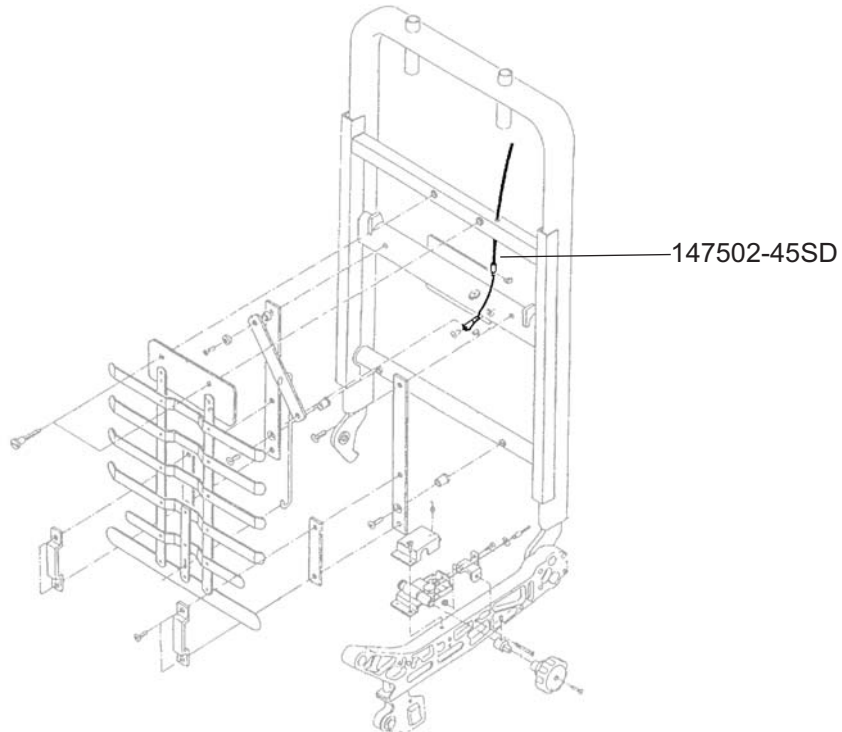

CONTROL CABLE

Seal Dynamics Part Number 147502-45SD

Sicma Aero Seat Part Number 147502-45

[Next Higher Assembly Part : 147500-1, 147500-2](#)
[- Lumbar Support Assy](#)

Eligibility:

[See FAA-PMA Supplement](#)

IPC Reference:

25-11

Quantity:

1

Location:

Lumbar Support assy