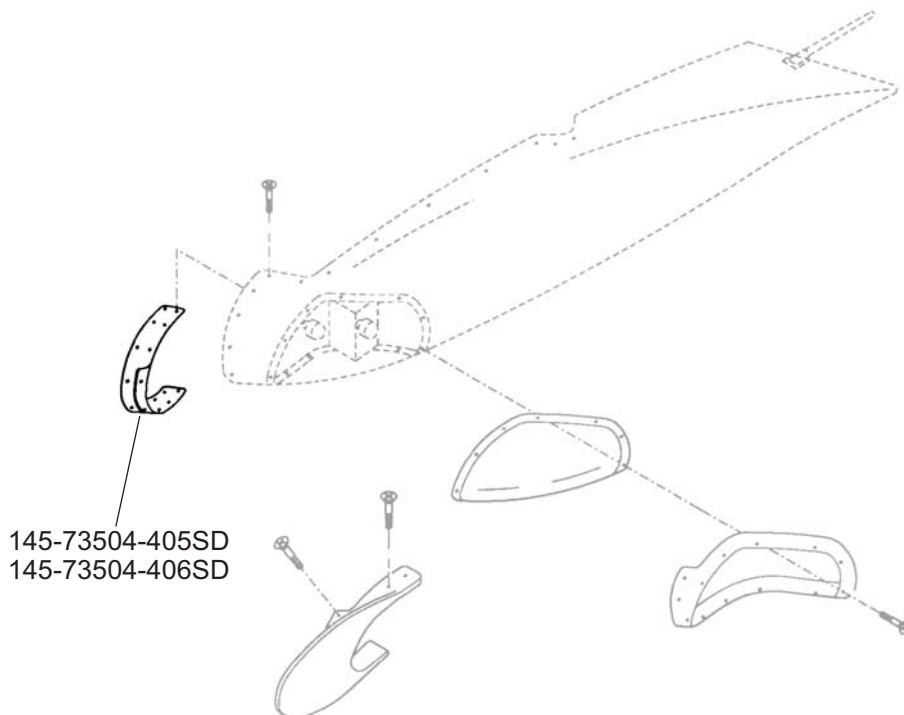

GUSSET STRAP ASSEMBLY

Seal Dynamics Part Number 145-73504-405SD, -406SD

Embraer Part Number 145-73504-405, -406

[Next Higher Assembly Part : 145-73550-401, -402, -405, -406, -407, -408, -409](#)

[145-73550-410, -411, -412, -413, -414, -415, -416](#)

[- Wing Tip Fairing Assembly - LH/RH](#)

Eligibility:

[See FAA-PMA Supplement](#)

IPC Reference:

EMB-135-57-30

EMB-145-57-30

Quantity:

1

Location:

Wing Tip Fairing Assy, LH/RH