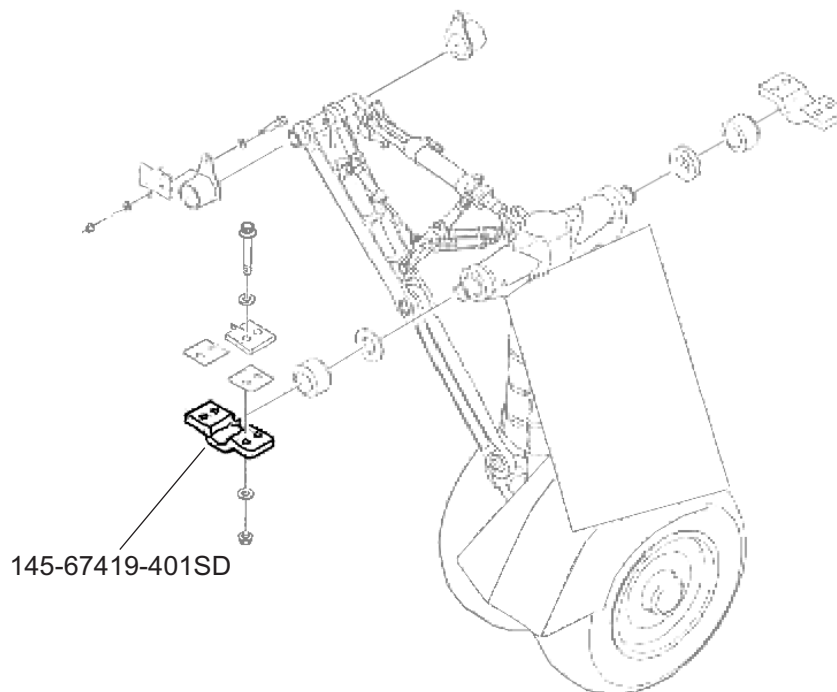

SUPPORT ASSY

Seal Dynamics Part Number 145-67419-401SD

Embraer Part Number 145-67419-401

Next Higher Assembly Part:
-Main Landing Gear (LR) Instl, LH/RH Wing

Eligibility:

[See FAA-PMA Supplement](#)

IPC Reference:

EMB145-32-10

Quantity:

2

Location:

Main Landing Gear (LR) Instl,
LH/RH Wing