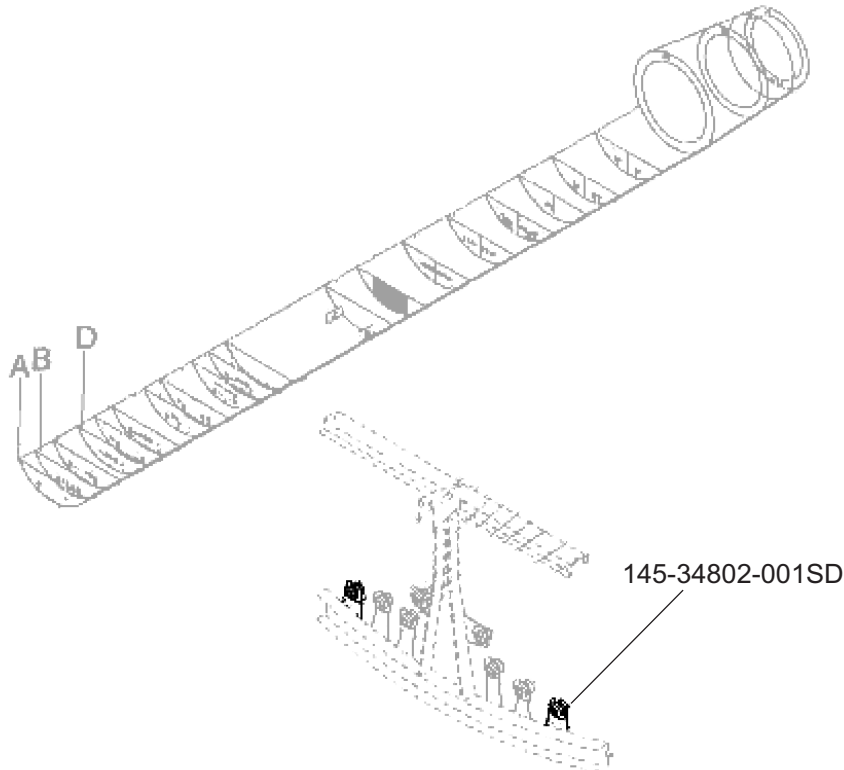

SUPPORT

Seal Dynamics Part Number 145-34802-001SD

Embraer Part Number 145-34802-001

[Next Higher Assembly Part:](#)
[- Flight Control Cables Fairlead Instl.](#)

Eligibility:

[See FAA-PMA Supplement](#)

IPC Reference:

EMB135-27-00

EMB145-27-00

Quantity:

21

Location:

Flight Control Cables Fairlead Instl.