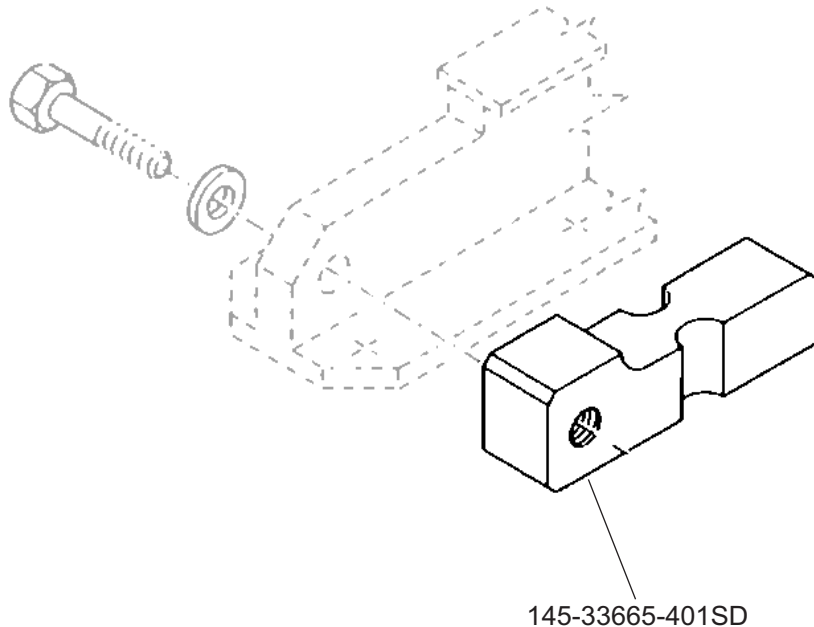

## STOP FRONT ASSEMBLY

Seal Dynamics Part Number 145-33665-401SD  
Embraer Part Number 145-33665-401  
[Next Higher Assembly Part : 123-18925-401, 123-18925-402](#)  
[- Stop Rear Assy](#)

**Eligibility:**  
[See FAA-PMA Supplement](#)

**IPC Reference:**  
EMB-135-53-01  
EMB-145-53-01

Quantity:  
4

**Location:**  
Tracks Instl, Pilot Seat