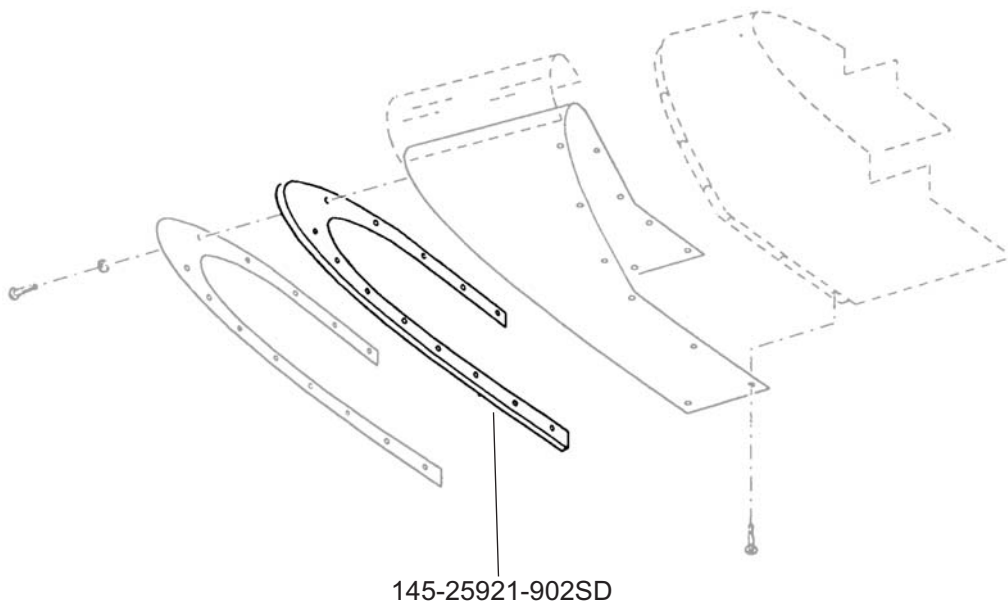

SEAL

Seal Dynamics Part Number 145-25921-902SD

Embraer Part Number 145-25921-902

[Next Higher Assembly Part : 145-32733-401, 145-35070-401, 145-35070-411, 145-35070-611](#)
[- Fairing Assy](#)

Eligibility:

[See FAA-PMA Supplement](#)

IPC Reference:

EMB-135-55-15

EMB-145-55-15

Quantity:

1

Location:

Leading Edge Fairing Instl, LH/RH