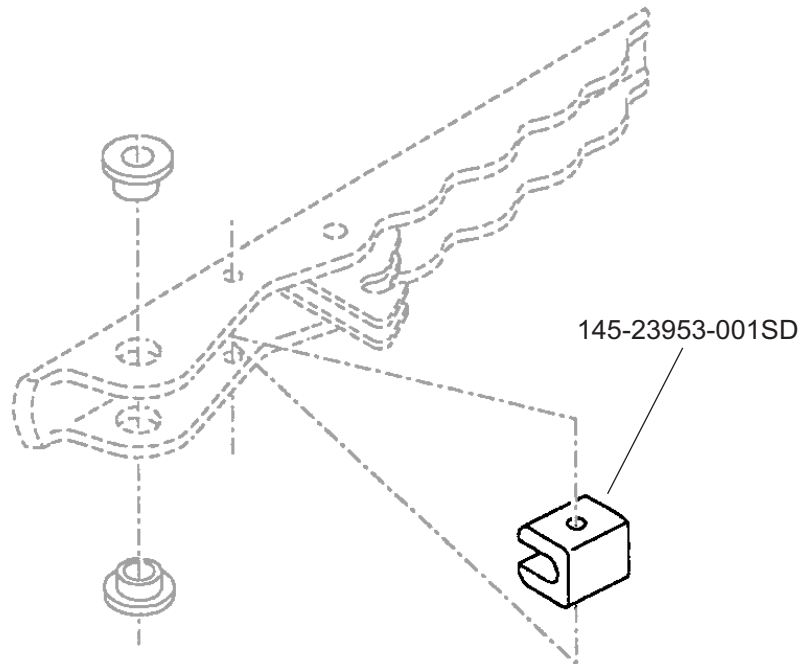

STOPPER

Seal Dynamics Part Number 145-23953-001SD

Embraer Part Number 145-23953-001

Next Higher Assembly Part : 145-24707-401, 145-24707-403
- Lever Assembly - Access Door

Eligibility:

[See FAA-PMA Supplement](#)

IPC Reference:

EMB-135-52-54

EMB-145-52-54

Quantity:

1

Location:

Lever Assy