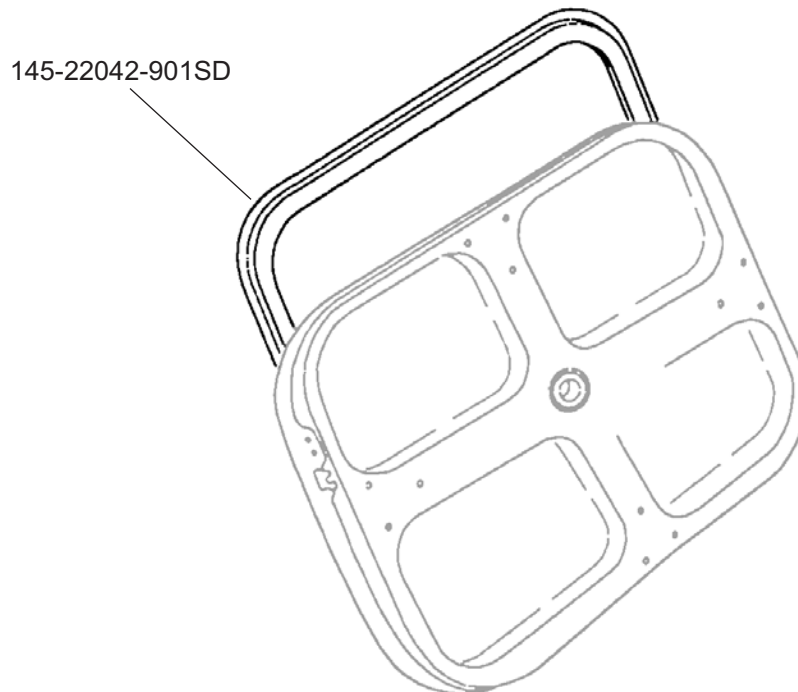

PROLIFE

Seal Dynamics Part Number 145-22042-901SD

Embraer Part Number 145-22042-901

[Next Higher Assembly Part : 145-32234-401](#)
[- Door](#)

Eligibility:

[See FAA-PMA Supplement](#)

IPC Reference:

EMB-135-52-44

EMB-145-52-44

Quantity:

1

Location:

Finished Assy, Access Hatch