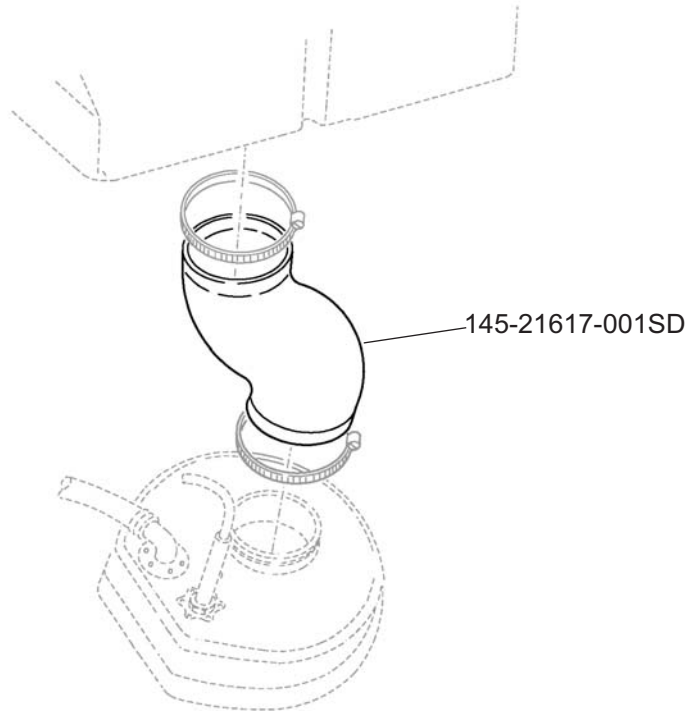

WASTE DRAIN DUCT

Seal Dynamics Part Number 145-21617-001SD
Embraer Part Number 145-21617-001

Eligibility:
[See FAA-PMA Supplement](#)

IPC Reference:
EMB145-38-32

Quantity:
1

Location:
Drain Duct Installation