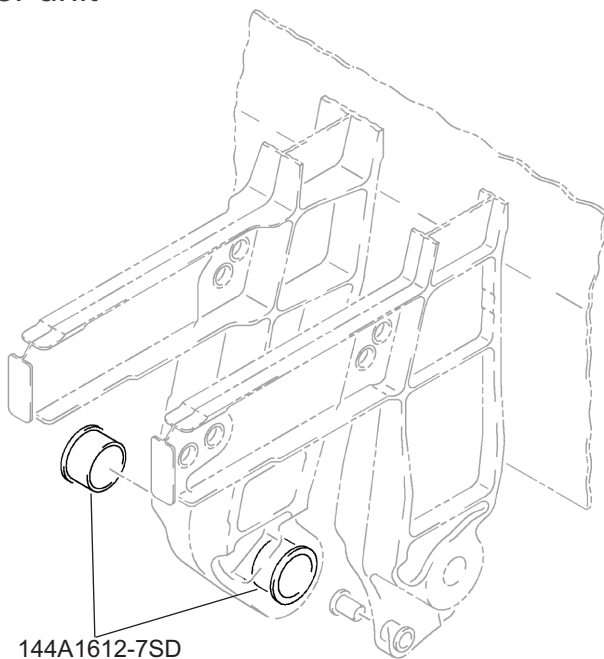

HEICO

BUSHING

Seal Dynamics Part Number: 144A1612-7SD

Boeing Part Number: 144A1612-7

Next Higher Assembly Part Number: M0DREF222554, M0DREF78935, M0DREF222553, M0DREF78934, 144A1650-4, 144A1650-3 - Beam Instl-Mlg

Eligibility:

[See FAA PMA Supplement](#)

IPC Reference:

B737 - 57-15

Quantity:

2 per unit

Location:

Beam Instl-Mlg