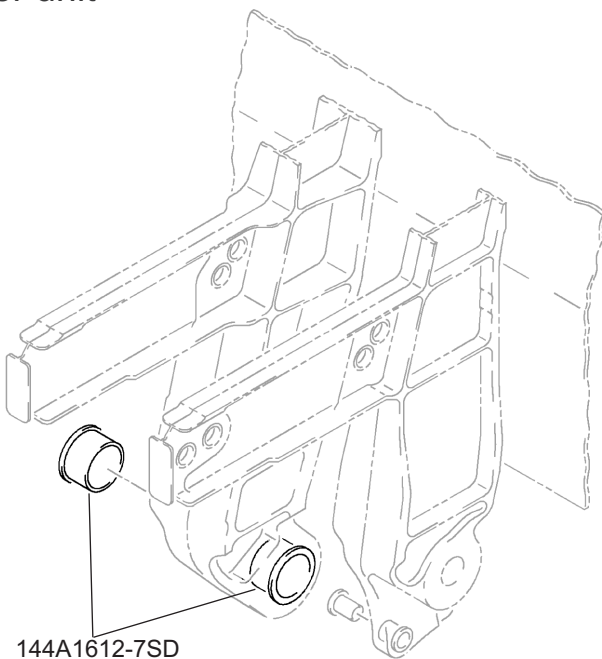

HEICO

BUSHING

Seal Dynamics Part Number: 144A1612-7SD

Boeing Part Number: 144A1612-7

Next Higher Assembly Part Number: M0DREF222554, M0DREF78935, M0DREF222553, M0DREF78934, 144A1650-4, 144A1650-3 - Beam Instl-Mlg

Eligibility:

[See FAA PMA Supplement](#)

IPC Reference:

B737 - 57-15

Quantity:

2 per unit

Location:

Beam Instl-Mlg