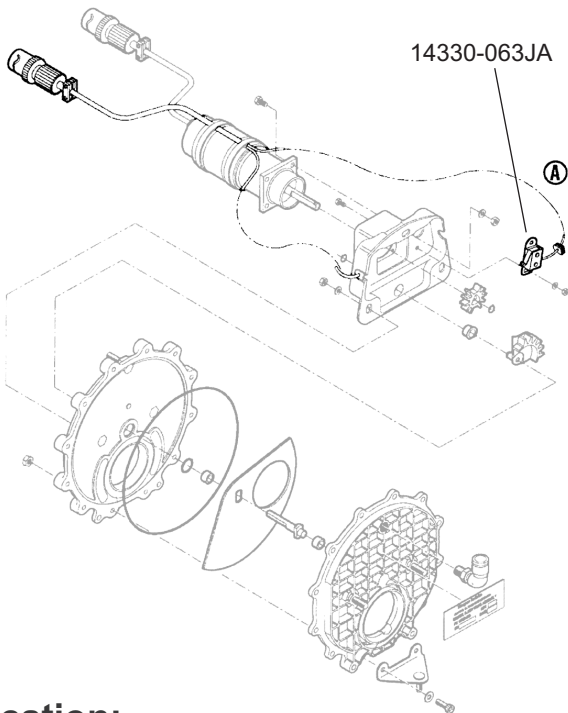

HEICO

SWITCH AND HARNESS ASSY

Jet Avion Part Number: 14330-063JA

Monogram Sanitation Part Number: 14330-063

Next Higher Assembly Part Number: 14330-004A1, -004A2, -004B1, -004B2, -008-1, -008-2, 15800-012-1, -012-2, -019-1, -019-2 - Toilet Assembly

Eligibility:

[See FAA PMA Supplement](#)

IPC Reference:

38-34-20

38-33-12

Quantity:

1 per Unit

Location:

Flush Valve Assembly