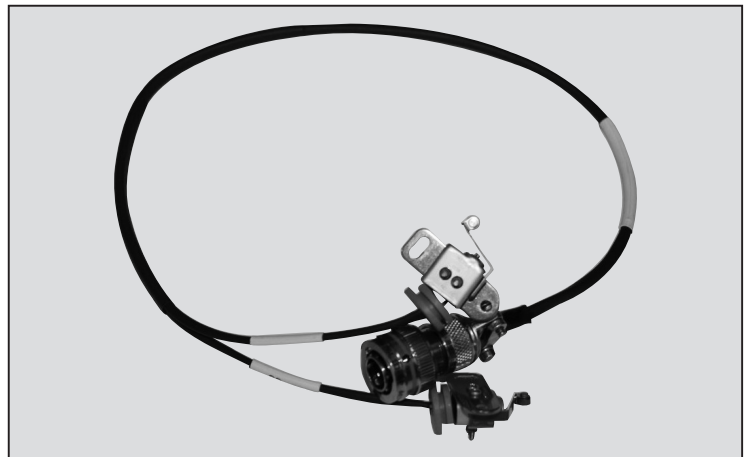

HEICO

SWITCH AND HARNESS ASSY

Jet Avion Part Number: 14330-063JA

Monogram Sanitation Part Number: 14330-063

Next Higher Assembly Part Number: 14330-004A1, -004A2, -004B1, -004B2, -008-1, -008-2, 15800-012-1, -012-2, -019-1, -019-2 - Toilet Assembly

Eligibility:

[See FAA PMA Supplement](#)

IPC Reference:

38-34-20

38-33-12

Quantity:

1 per Unit

Location:

Flush Valve Assembly