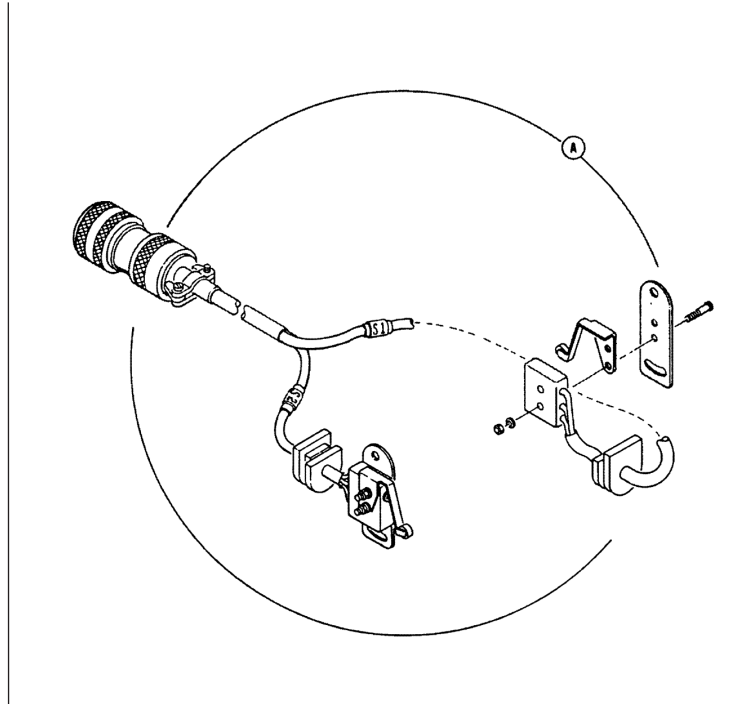

HEICO

SWITCH AND HARNESS ASSY

Jet Avion Part Number: 14330-063JA

Monogram Sanitation Part Number: 14330-063

Next Higher Assembly Part Number: 14330-004A1, -004A2, -004B1, -004B2, -008-1, -008-2, 15800-012-1, -012-2, -019-1, -019-2 - Toilet Assembly

Eligibility:

[See FAA PMA Supplement](#)

IPC Reference:

38-34-20

38-33-12

Quantity:

1 per Unit

Location:

Flush Valve Assembly