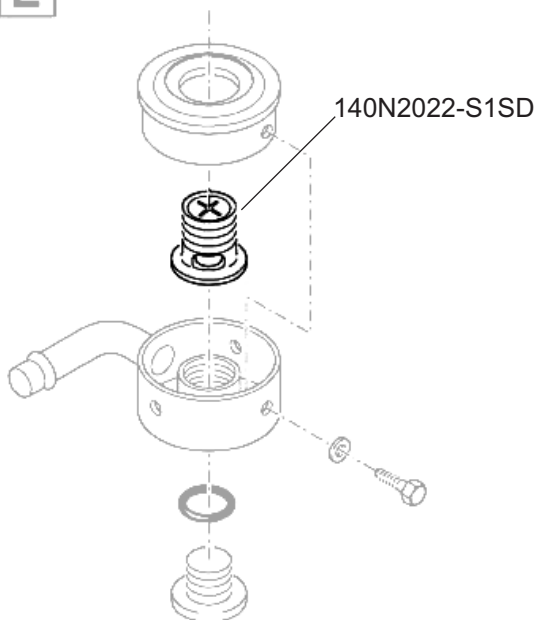

DRAIN VALVE

Seal Dynamics Part Number 140N2022-S1SD

Embraer Part Number 140N2022-S1

[NHA Part Number: 170-26701-801, 170-00817-405, 170-67070-403](#)
[- Drain Valve Instl, Panel Forward Assy, Panel Lower Assy](#)

Eligibility:

[See FAA-PMA Supplement](#)

IPC Reference:

EMB-120-53-00, ERJ 170-53-05

EMB-135-53-00, ERJ 190-53-05

EMB-145-53-00, DHC-8-400-53-00

Quantity:

1

Location:

Drain Instl, Rear Fairing Wing/FUSLG