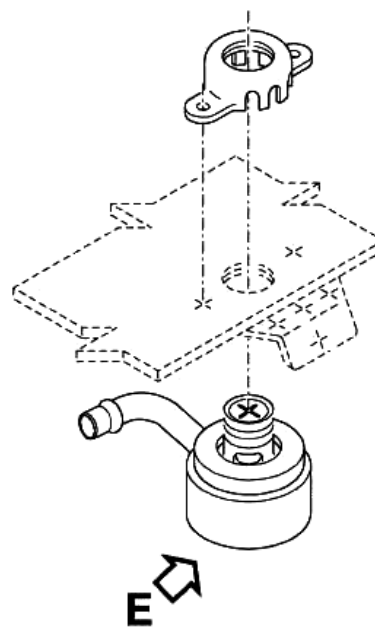

DRAIN VALVE

Seal Dynamics Part Number 140N2022-S1SD

Embraer Part Number 140N2022-S1

[NHA Part Number: 170-26701-801, 170-00817-405, 170-67070-403](#)
[- Drain Valve Instl, Panel Forward Assy, Panel Lower Assy](#)

Eligibility:

[See FAA-PMA Supplement](#)

IPC Reference:

EMB-120-53-00, ERJ 170-53-05

EMB-135-53-00, ERJ 190-53-05

EMB-145-53-00, DHC-8-400-53-00

Quantity:

1

Location:

Drain Instl, Rear Fairing Wing/FUSLG