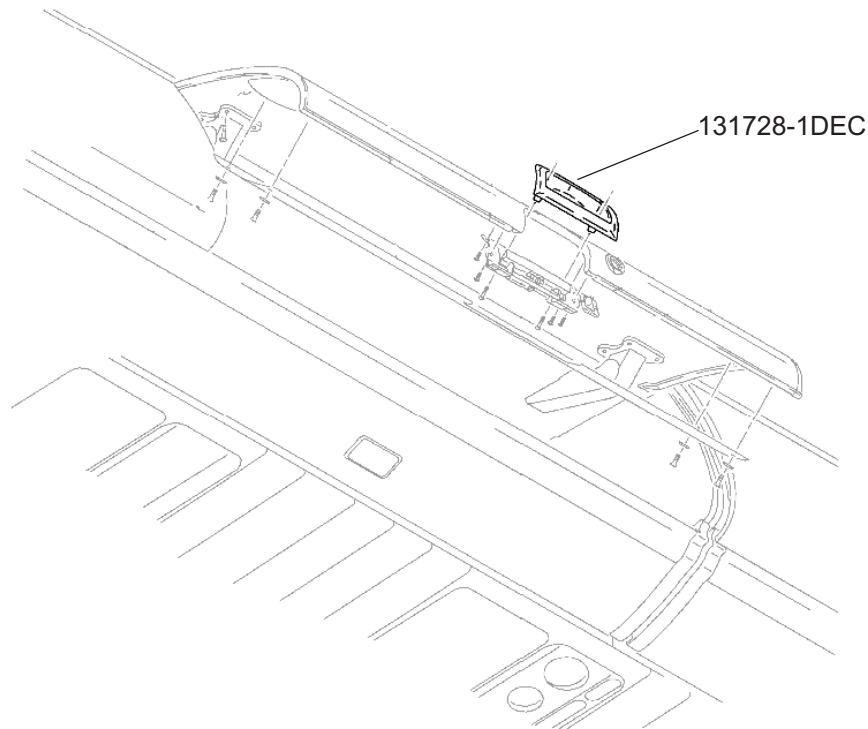

BEZEL ASSEMBLY

Turbine Kinetics Part Number 131728-1DEC
Boeing Part Number 131728-1
[Next Higher Assembly : HA225-7, HA225-9](#)
[- Overhead Bin Latch Assembly](#)

Eligibility:
[See FAA-PMA Supplement](#)

IPC Reference:
B737-25-24
B757-25-28

Quantity:
As required

Location:
Overhead Bin Latch Assembly