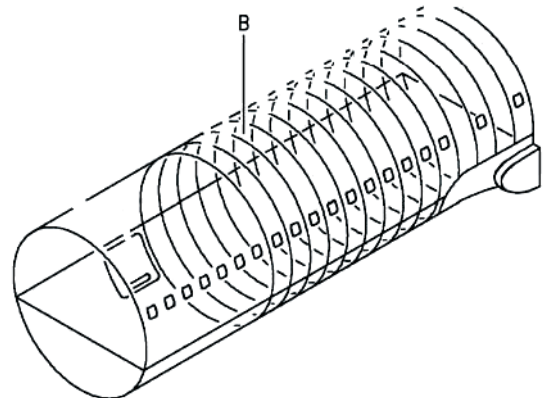

HEICO

STUD

Seal Dynamics Part Number: 130469-3SD

Boeing Part Number: 130469-3

Next Higher Assembly Part Number: 139844-7, 103686-35 - Handle Assy

Eligibility:

[See FAA PMA Supplement](#)

IPC Reference:

B737-52-31

Quantity:

1 per NHA

Location:

Latch Assy-FWD Cargo Door