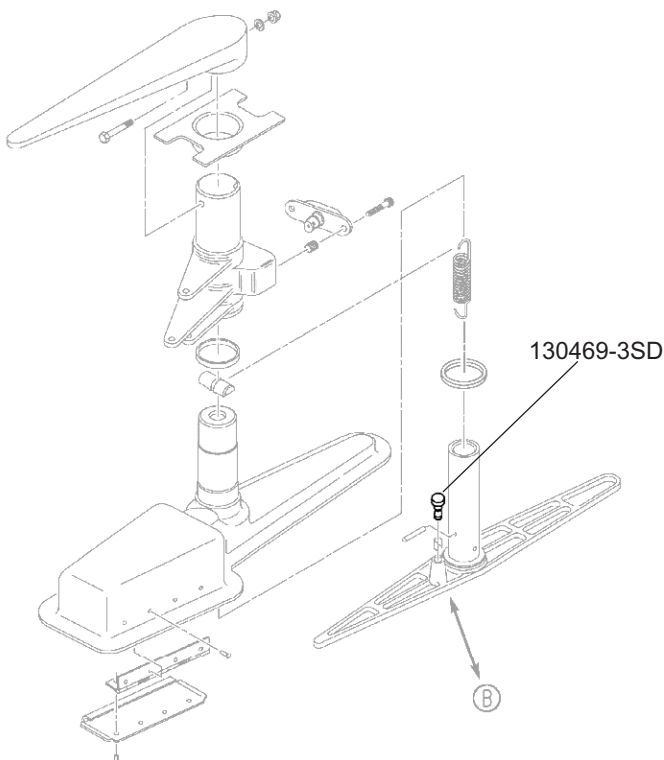

HEICO

STUD

Seal Dynamics Part Number: 130469-3SD

Boeing Part Number: 130469-3

Next Higher Assembly Part Number: 139844-7, 103686-35 - Handle Assy

Eligibility:

[See FAA PMA Supplement](#)

IPC Reference:

B737-52-31

Quantity:

1 per NHA

Location:

Latch Assy-FWD Cargo Door