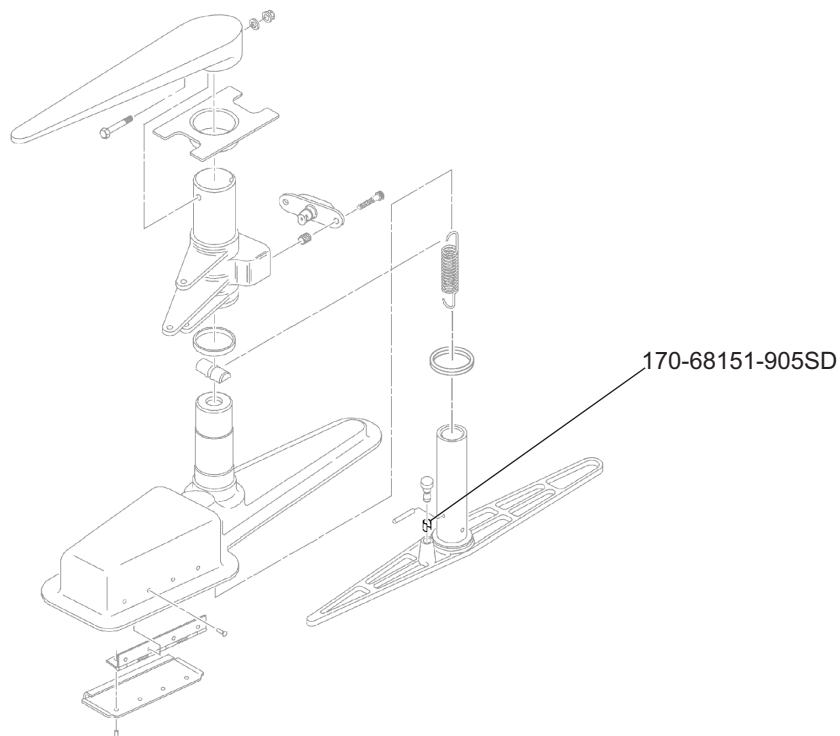

HEICO

WEDGE

Seal Dynamics Part Number: 130447-1SD

Hartwell Corp. Part Number: 130447-1

Next Higher Assembly Part Number: 139844-7, 103686-35 - Handle Assy

Eligibility:

[See FAA PMA Supplement](#)

IPC Reference:

B737-52-31

B747-52-31

B777-52-31

Quantity:

1 per NHA

Location:

Latch Assy-Fwd Cargo Door