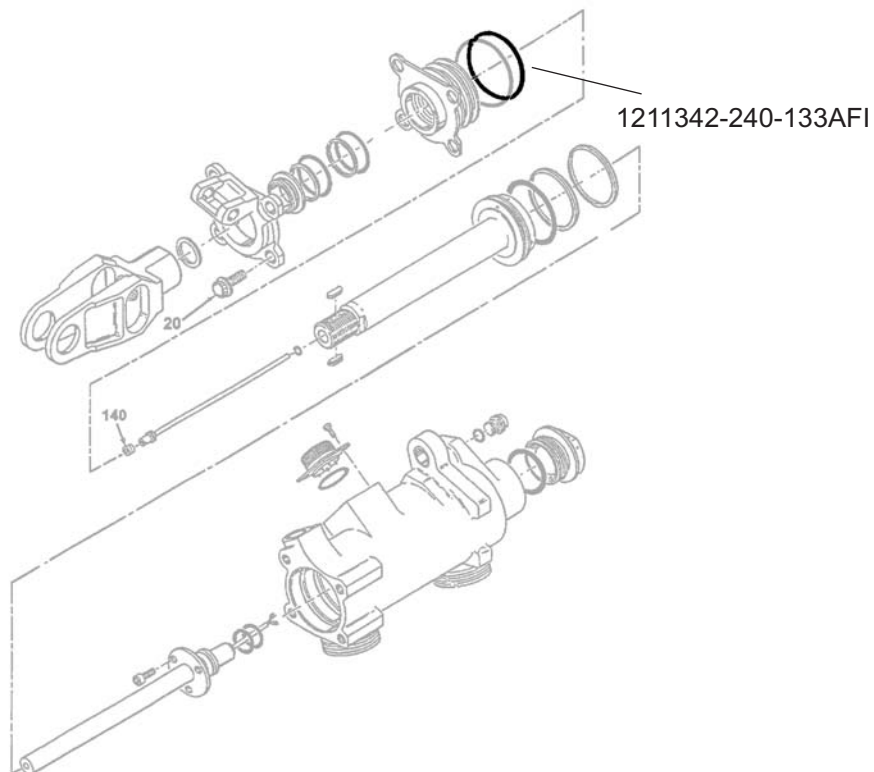

## PREFORMED PACKING

Aviation Facilities Part Number 1211342-240-133AFI  
Arkwin Part Number 1211342-240-133

**Engine Eligibility:**  
[See FAA-PMA Supplement](#)

**IPC Reference:**  
CFM56-75-32  
CFM56-75-13

**Units Per Assembly:**  
1

**Engine Location:**  
Actuator, Variable Valve