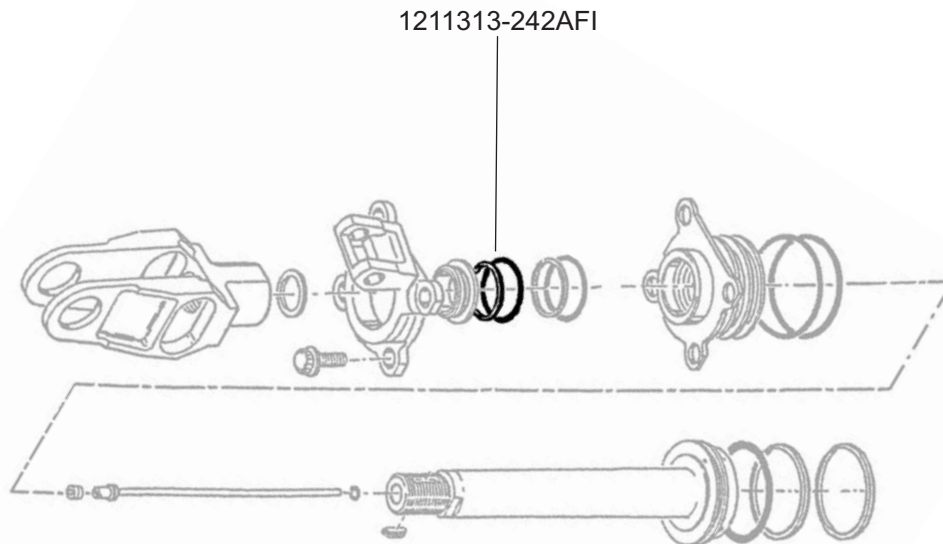

## SEAL ASSEMBLY

Aviation Facilities Part Number 1211313-242AFI

Arkwin Part Number 1211313-242

[Next Higher Assembly : 1211313-010](#)

[- Variable Stator Actuator](#)

**Engine Eligibility:**

[See FAA-PMA Supplement](#)

**IPC Reference:**

CFM56-75-32

**Quantity:**

1

**Engine Location:**

Actuator, Variable Valve