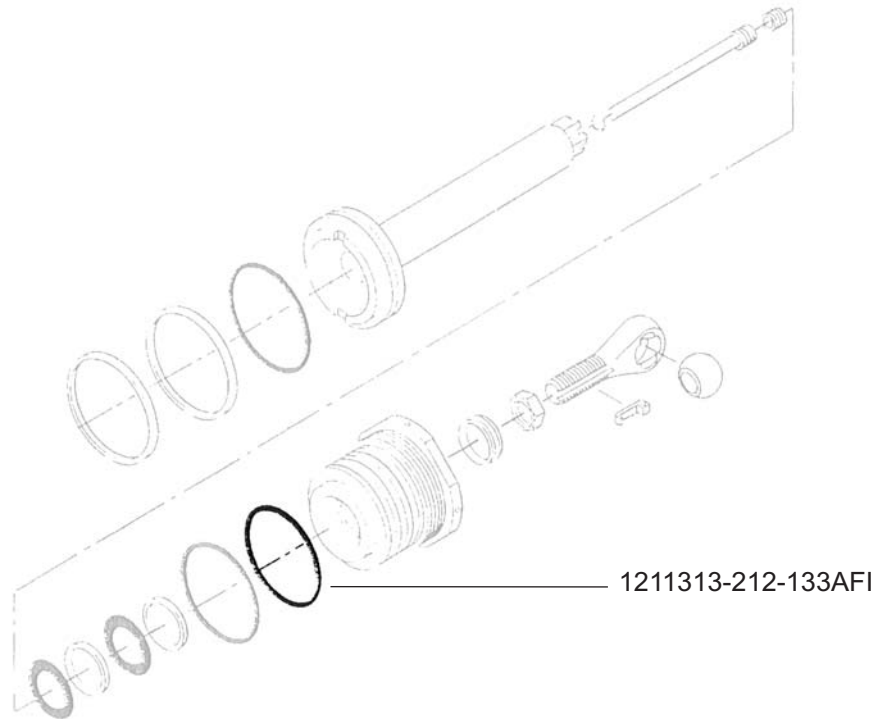

PREFORMED PACKING

Aviation Facilities Part Number 1211313-212-133AFI
Arkwin Part Number 1211313-212-133

Engine Eligibility:
[See FAA-PMA Supplement](#)

IPC Reference:
CFM56-72-00
CF6-75-31

Units Per Assembly:
1

Engine Location:
Variable Stator Actuator