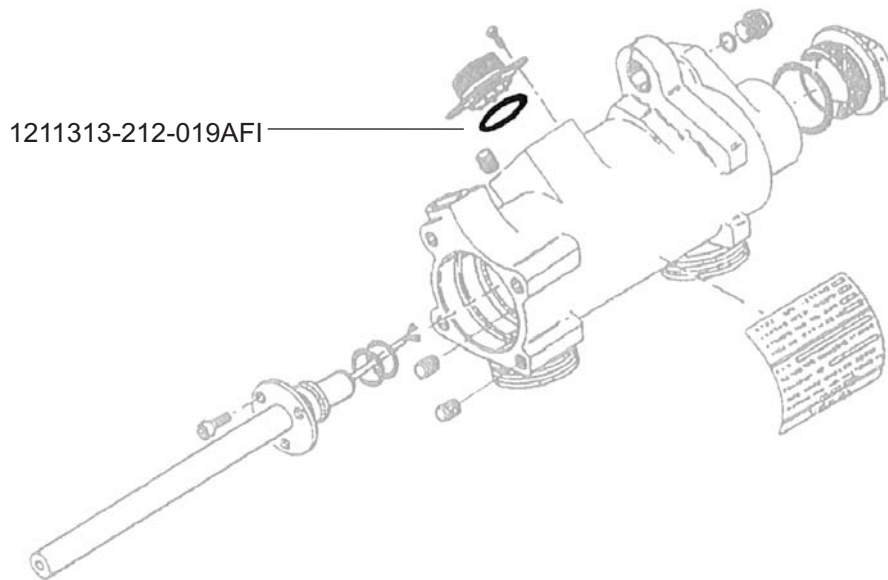

PREFORMED PACKING

Aviation Facilities Part Number 1211313-212-019AFI

Arkwin Part Number 1211313-212-019

Engine Eligibility:

[See FAA-PMA Supplement](#)

IPC Reference:

CFM56-72-00

CF6-75-31

Units Per Assembly:

1

Engine Location:

Actuator variable valve