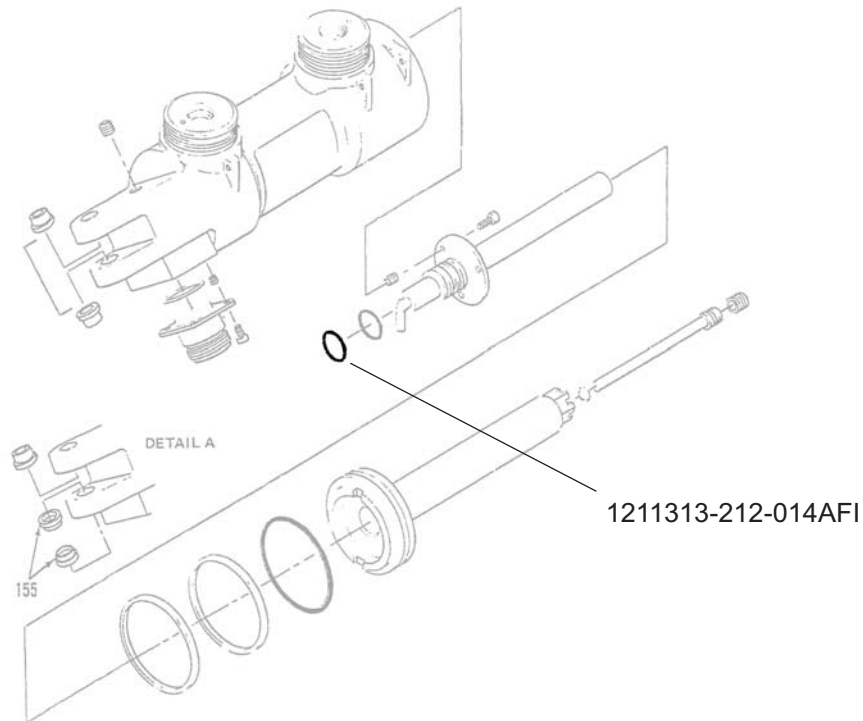

PREFORMED PACKING

Aviation Facilities Part Number 1211313-212-014AFI
Arkwin Part Number 1211313-212-014

Engine Eligibility:
[See FAA-PMA Supplement](#)

IPC Reference:
CFM56-72-00
CF6-75-31

Units Per Assembly:
1

Engine Location:
Variable Stator Actuator