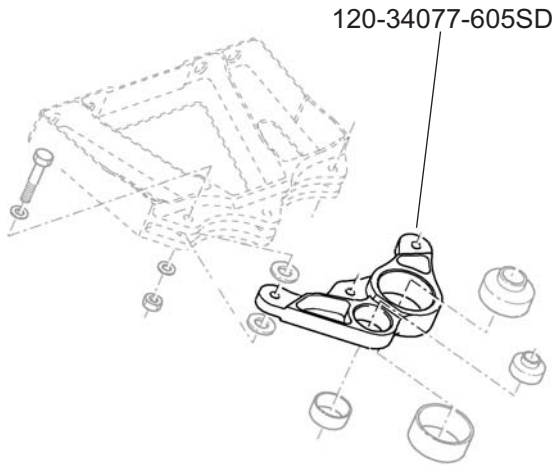

BRACKET, HINGE POINT

Seal Dynamics Part Number 120-34077-605SD

Embraer Part Number 120-34077-605

[Next Higher Assembly Part : 145-25513-407, -413, 145-25512-407, -411
- Fitting Assembly](#)

Eligibility:

[See FAA-PMA Supplement](#)

IPC Reference:

EMB-120-55-31

EMB-135-55-31

EMB-145-55-31

Quantity:

1

Location:

Hinges Fittings Instl.