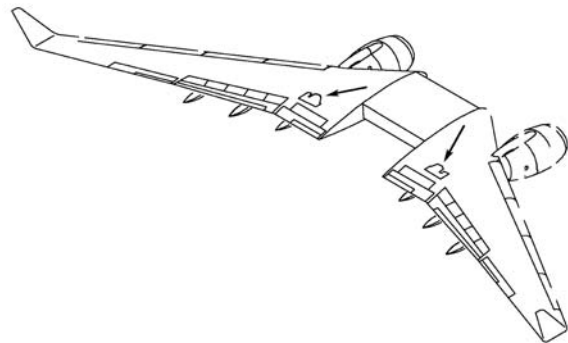

## PLATE ASSY - WIGGLE

Seal Dynamics Part Number 115A2781-16SD

Boeing Part Number 115A2781-16

Next Higher Assembly : 115A2714-13, -19, -21; 115A2714-14, -20, -22  
- Panel Assembly

**Eligibility:**

[See FAA-PMA Supplement](#)

**IPC Reference:**

737-57-50

**Quantity:**

1

**Location:**

Lower Instl-Inbd Fxd TE