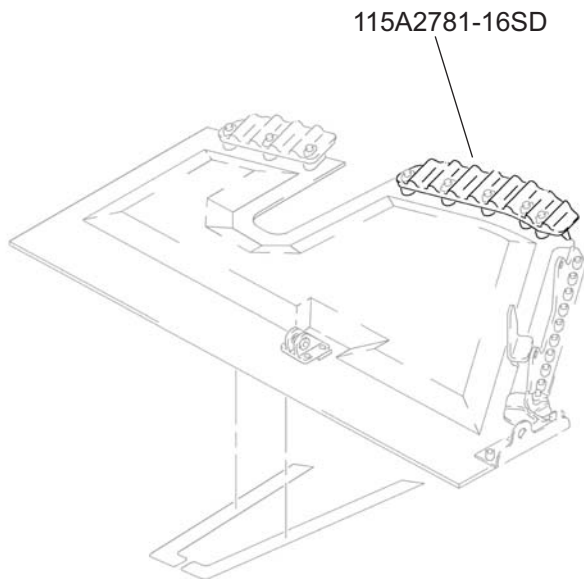

## PLATE ASSY - WIGGLE

Seal Dynamics Part Number 115A2781-16SD

Boeing Part Number 115A2781-16

Next Higher Assembly : 115A2714-13, -19, -21; 115A2714-14, -20, -22  
- Panel Assembly

**Eligibility:**

[See FAA-PMA Supplement](#)

**IPC Reference:**

737-57-50

**Quantity:**

1

**Location:**

Lower Instl-Inbd Fxd TE