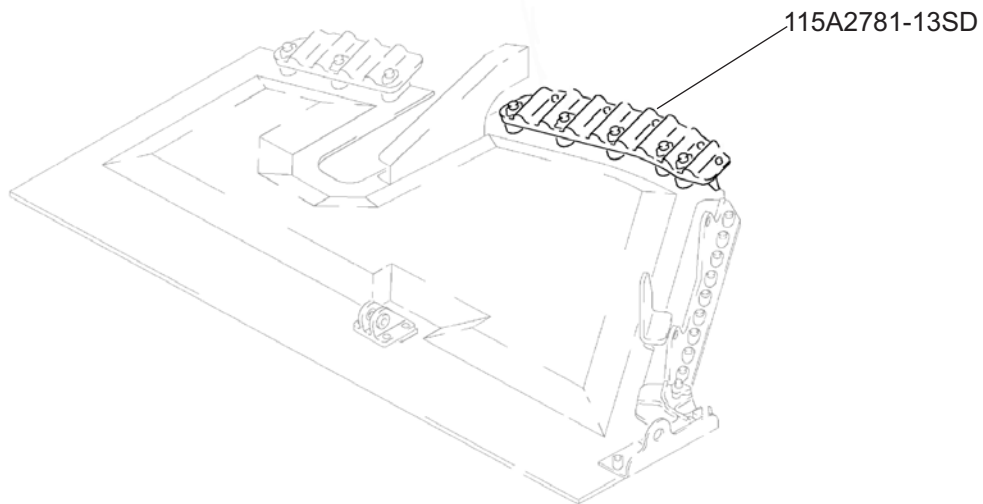

## PLATE ASSY - WIGGLE

Seal Dynamics Part Number 115A2781-13SD, 115A2781-14SD

Boeing Part Number 115A2781-13, 115A2781-14

Next Higher Assembly : 115A2714-13, -19, -21; 115A2714-14, -20, -22  
- Panel Assembly

**Eligibility:**

[See FAA-PMA Supplement](#)

**IPC Reference:**

737-57-50

**Quantity:**

1

Part Illustration Not Available for  
Part: 115A2781-14SD

**Location:**