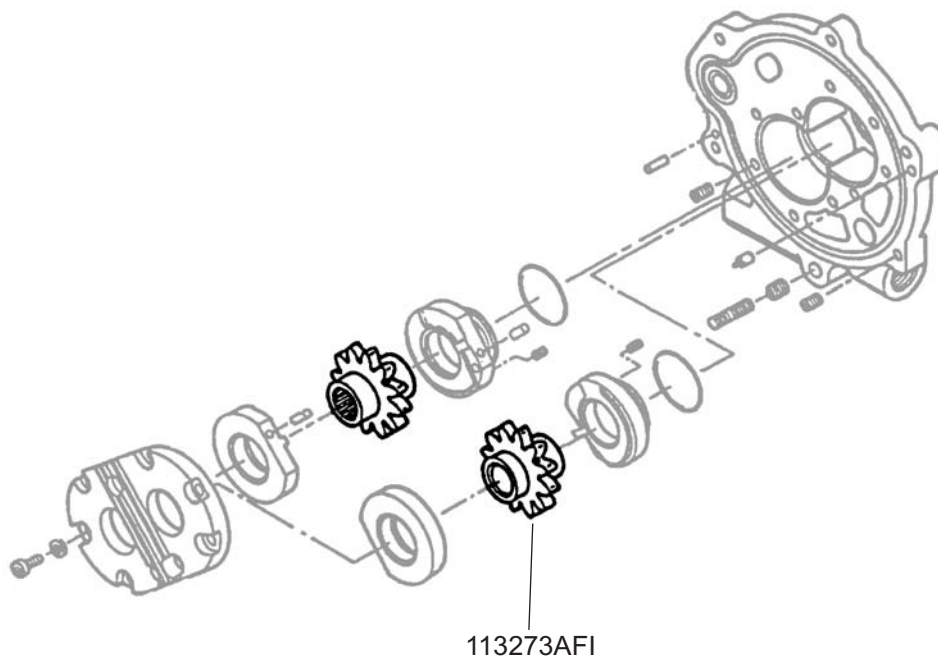

GEAR-FUEL PUMP MATCHED SET

Jet Avion Part Number 113273AFI

Chandler Evans Part Number 113273

Eligibility:

[See FAA-PMA Supplement](#)

IPC Reference:

CF34-73-16

Quantity:

1 Set

Location:

Secondary Housing Assembly