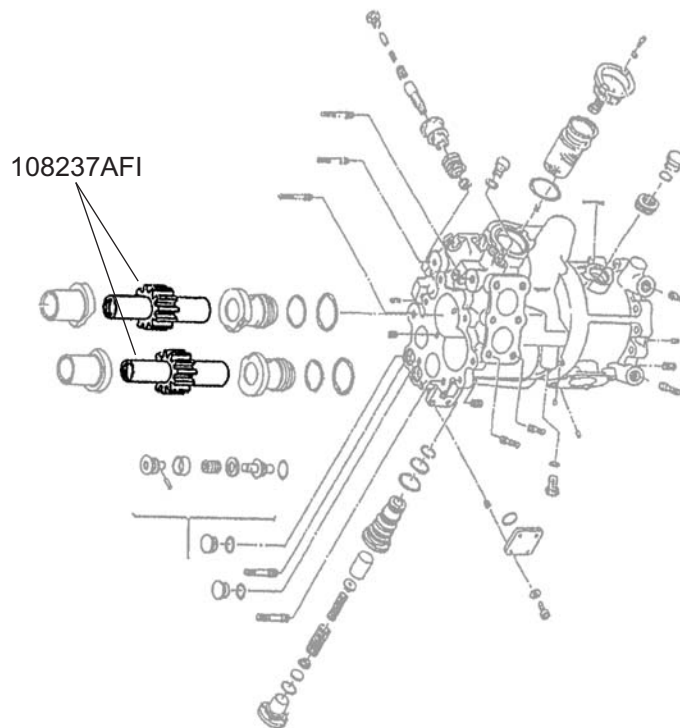

FUEL PUMP GEARS, MATCHED SET

Aviation Facilities Part Number 108237AFI
Chandler Evans Part Number 108237

Eligibility:

[See FAA-PMA Supplement](#)

IPC Reference:

CF6-73-12

Quantity:

1 Set

Location:

Main Fuel Pump Assembly