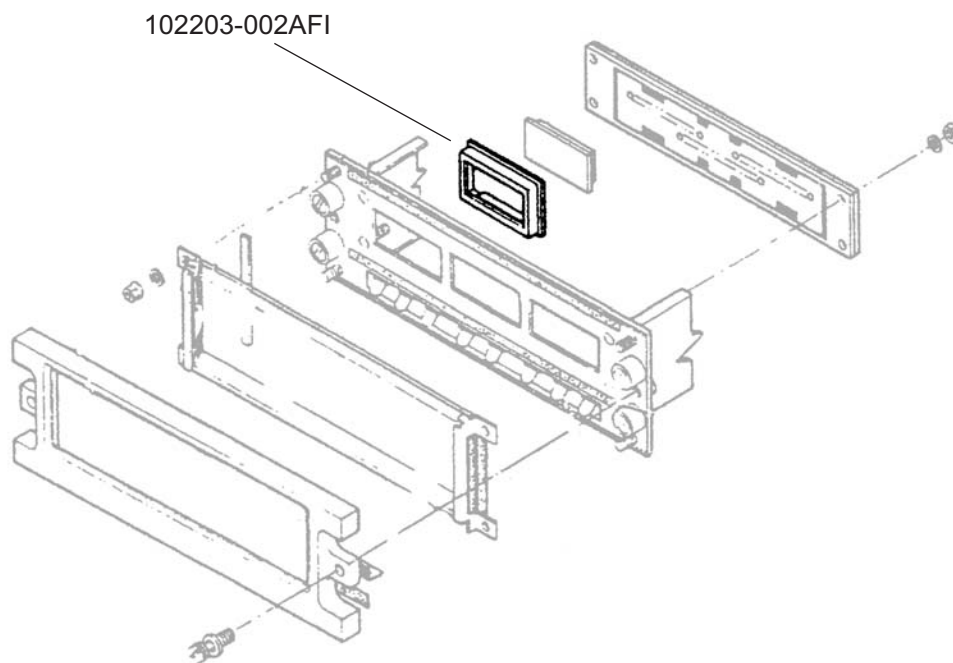

MOUNT, LCD

Aviation Facilities Part Number 102203-002AFI

Smiths Part Number 102203-002

Next Higher Assembly: S231N211-2, S345N011-2, -3, -4, -7, -8
- Compartment Temperature Indicator & Fuel Quantity Indicator

Eligibility:

[See FAA-PMA Supplement](#)

IPC Reference:

Smiths 21-65

Smiths 28-41

Units Per Assembly:

As required

Engine Location:

Compartment Temperature Indicator